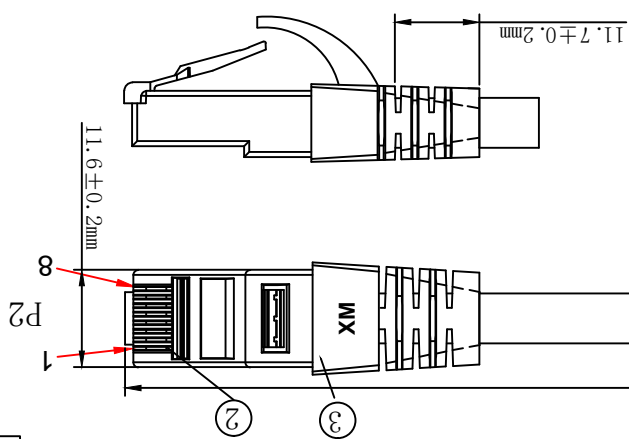

Datenblatt - Fiche technique - Data sheet

21.15.2540

ROLINE Patchkabel Kat.6 UTP, Component Level, LSOH, blau, 0,5 m

Cordon ROLINE UTP Cat.6, LSOH, Component Level, bleu, 0,5 m

ROLINE UTP Cable Cat.6 Component Level, LSOH, blue, 0.5 m

SECOMP

REV.	DATE	MODIFICATIONS
A	2016-10-20	

ITEM NO.	DESC.	ROLINE UTP PatchCord CAT. 6,LSOH,Comp.Level1,blue
21.15.2544	21.15.2544	21.15.2548
21.15.2543	21.15.2944	21.15.2541
	21.15.2540	21.15.2542
	21.15.2944	21.15.2540
	21.15.2549	20000mm
	21.15.2548	15000mm
	21.15.2547	10000mm
	21.15.2546	7500mm
	21.15.2545	5000mm
	21.15.2543	3000mm
	21.15.2542	2000mm
	21.15.2544	1500mm
	21.15.2541	1000mm
	21.15.2540	500mm
	21.15.2944	300mm
		10mm
		15mm
		30mm
		45mm
		60mm
		90mm
		150mm
		210mm
		300mm
		450mm
		600mm

QTY	REMARK	STANDARD
1PCS		CROSS + JACKET LSOH
2PCS		D PLATED 3u",Transparent RED
2PCS		
1PCS		
2PCS		
1PCS		

PATCH CORD LSZH 250MHZ ISO/IEC

X-ON Electronics

Largest Supplier of Electrical and Electronic Components