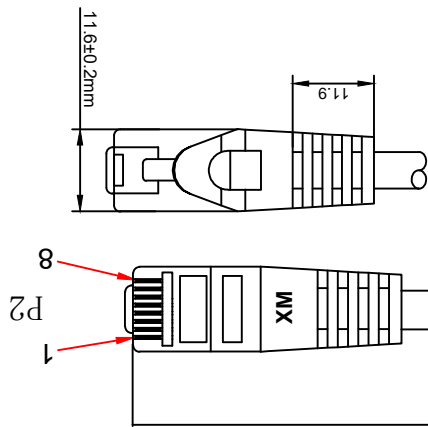

Datenblatt - Fiche technique - Data sheet

21.15.2600

ROLINE Patchkabel Kat.6 S/FTP (PiMF), Component Level, LSOH, grau, 0,5 m

Cordon ROLINE S/FTP(PiMF) Cat.6, LSOH, Component Level, gris, 0,5 m

ROLINE S/FTP Patch Cord Cat.6 Component Level, LSOH, grey, 0.5 m

SECOM P

REV.	DATE	MODIFICATIONS
A	2016-10-20	
A1	2016-11-28	COLOR GREY

ITEM NO.	DESC.	ROLINE S/FTP PatchCord CAT.6,LSOH,Comp.Level, grey
21.15.2604		21.15.2608
21.15.2951		21.15.2601
21.15.2605		21.15.2606
21.15.2608		21.15.2607
21.15.2606		21.15.2602
21.15.2607		21.15.2603
21.15.2604		21.15.2602
21.15.2601		21.15.2600
21.15.2600		21.15.2601
21.15.2951		21.15.2601
21.15.2600		21.15.2601
21.15.2603		21.15.2603
21.15.2605		21.15.2605
21.15.2606		21.15.2606
21.15.2607		21.15.2607
21.15.2608		21.15.2608
21.15.2609		21.15.2609

QTY	REMARK	STANDARD
1PCS		(OIL)*4P+BRAID CABLE
2PCS		PLATED 3u", SHELL PLATED NICKEL
2PCS		
1PCS		
2PCS		
1PCS		

PATCH CORD 1SZH 250MHZ ISO/IEC

X-ON Electronics

Largest Supplier of Electrical and Electronic Components