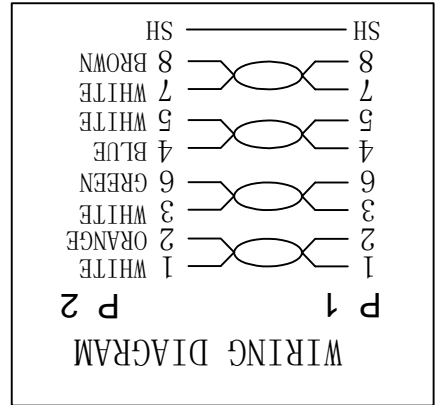

Datenblatt - Fiche technique - Data sheet

21.15.2600

ROLINE Patchkabel Kat.6 S/FTP (PiMF), Component Level, LSOH, grau, 0,5 m

Cordon ROLINE S/FTP(PiMF) Cat.6, LSOH, Component Level, gris, 0,5 m

ROLINE S/FTP Patch Cord Cat.6 Component Level, LSOH, grey, 0.5 m

SECOM P

REV.	DATE	MODIFICATIONS
A	2016-10-20	
A1	2016-11-28	COLOR GREY

ITEM NO.	DESC.	ROLINE S/FTP PatchCord CAT.6,LSOH,Comp.Level, grey
21.15.2604		21.15.2608
21.15.2951		21.15.2601
21.15.2605		21.15.2606
21.15.2608		21.15.2607
21.15.2606		21.15.2602
21.15.2607		21.15.2603
21.15.2604		21.15.2602
21.15.2601		21.15.2600
21.15.2600		21.15.2601
21.15.2951		21.15.2601
21.15.2600		21.15.2601
21.15.2603		21.15.2603
21.15.2605		21.15.2605
21.15.2606		21.15.2606
21.15.2607		21.15.2607
21.15.2608		21.15.2608
21.15.2609		21.15.2609

QTY	REMARK	STANDARD
1PCS		(OIL)*4P+BRAID CABLE
2PCS		PLATED 3u", SHELL PLATED NICKEL
2PCS		
1PCS		
2PCS		
1PCS		

PATCH CORD 1SZH 250MHZ ISO/IEC

X-ON Electronics

Largest Supplier of Electrical and Electronic Components