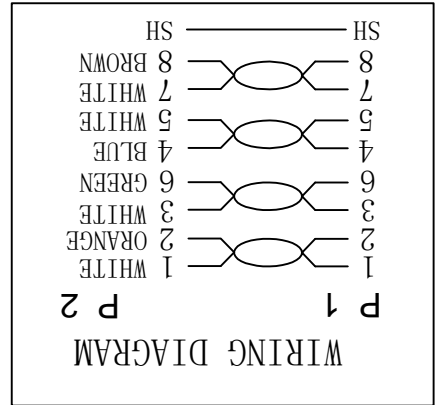

Datenblatt - Fiche technique - Data sheet

21.15.2604

ROLINE Patchkabel Kat.6 S/FTP (PiMF), Component Level, LSOH, grau, 1,5 m

Cordon ROLINE S/FTP(PiMF) Cat.6, LSOH, Component Level, gris, 1,5 m

ROLINE S/FTP Patch Cord Cat.6 Component Level, LSOH, grey, 1.5 m

SECOM P

REV.	DATE	MODIFICATIONS
A	2016-10-20	
A1	2016-11-28	COLOR GREY

ITEM NO.	DESC.	ROLINE S/FTP PatchCord CAT.6,LSOH,Comp.Level, grey
21.15.2604		21.15.2608
21.15.2951		21.15.2601
21.15.2605		21.15.2606
21.15.2608		21.15.2607
21.15.2609		21.15.2602

QTY	REMARK	STANDARD
1PCS		(OIL)*4P+BRAID CABLE
2PCS		PLATED 3u", SHELL PLATED NICKEL
2PCS		
1PCS		
2PCS		
1PCS		

PATCH CORD 1SZH 250MHZ ISO/IEC

COLOUR: GRAY (RAL 7035)

X-ON Electronics

Largest Supplier of Electrical and Electronic Components