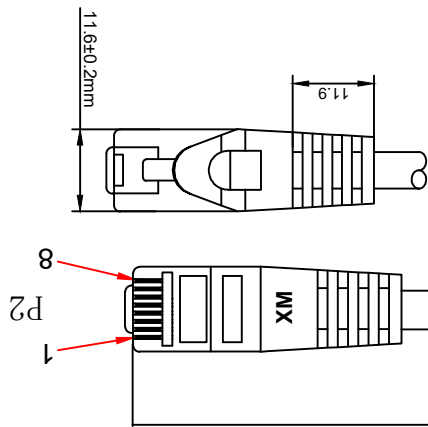

Datenblatt - Fiche technique - Data sheet

21.15.2604

ROLINE Patchkabel Kat.6 S/FTP (PiMF), Component Level, LSOH, grau, 1,5 m

Cordon ROLINE S/FTP(PiMF) Cat.6, LSOH, Component Level, gris, 1,5 m

ROLINE S/FTP Patch Cord Cat.6 Component Level, LSOH, grey, 1.5 m

SECOM P

REV.	DATE	MODIFICATIONS
A	2016-10-20	
A1	2016-11-28	COLOR GREY

ITEM NO.	DESC.	ROLINE S/FTP PatchCord CAT.6,LSOH,Comp.Level, grey
21.15.2604		21.15.2608
21.15.2951		21.15.2601
21.15.2605		21.15.2606
21.15.2608		21.15.2607
21.15.2609		21.15.2602

QTY	REMARK	STANDARD
1PCS		(OIL)*4P+BRAID CABLE
2PCS		PLATED 3u", SHELL PLATED NICKEL
2PCS		
1PCS		
2PCS		
1PCS		

PATCH CORD 1SZH 250MHZ ISO/IEC

COLOUR: GRAY (RAL 7035)

X-ON Electronics

Largest Supplier of Electrical and Electronic Components