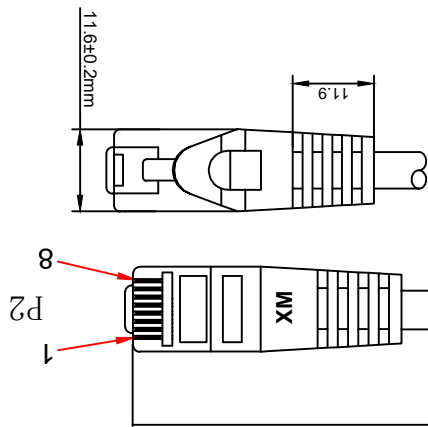

Datenblatt - Fiche technique - Data sheet

21.15.2605

ROLINE Patchkabel Kat.6 S/FTP (PiMF), Component Level, LSOH, grau, 5,0 m

Cordon ROLINE S/FTP(PiMF) Cat.6, LSOH, Component Level, gris, 5,0 m

ROLINE S/FTP Patch Cord Cat.6 Component Level, LSOH, grey, 5.0 m

SECOM P

ITEM NO.	LENGTH (L)	TOLERANCE (T)
21.15.2951	300mm	±10mm
21.15.2600	500mm	±15mm
21.15.2601	1000mm	±30mm
21.15.2604	1500mm	±45mm
21.15.2602	2000mm	±60mm
21.15.2603	3000mm	±90mm
21.15.2605	5000mm	±150mm
21.15.2606	7500mm	±210mm
21.15.2607	10000mm	±300mm
21.15.2608	15000mm	±450mm
21.15.2609	20000mm	±600mm