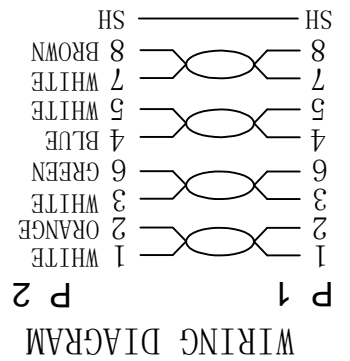

Datenblatt - Fiche technique - Data sheet

21.15.2605

ROLINE Patchkabel Kat.6 S/FTP (PiMF), Component Level, LSOH, grau, 5,0 m

Cordon ROLINE S/FTP(PiMF) Cat.6, LSOH, Component Level, gris, 5,0 m

ROLINE S/FTP Patch Cord Cat.6 Component Level, LSOH, grey, 5.0 m

SECOM P

ITEM NO.	LENGTH (L)	TOLERANCE (T)
21.15.2951	300mm	±10mm
21.15.2600	500mm	±15mm
21.15.2601	1000mm	±30mm
21.15.2604	1500mm	±45mm
21.15.2602	2000mm	±60mm
21.15.2603	3000mm	±90mm
21.15.2605	5000mm	±150mm
21.15.2606	7500mm	±210mm
21.15.2607	10000mm	±300mm
21.15.2608	15000mm	±450mm
21.15.2609	20000mm	±600mm