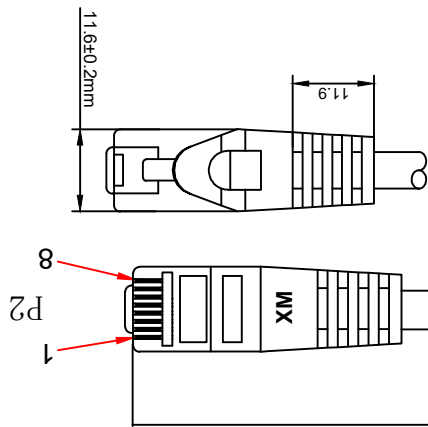

Datenblatt - Fiche technique - Data sheet

21.15.2606

ROLINE Patchkabel Kat.6 S/FTP (PiMF), Component Level, LSOH, grau, 7,5 m

Cordon ROLINE S/FTP(PiMF) Cat.6, LSOH, Component Level, gris, 7,5 m

ROLINE S/FTP Patch Cord Cat.6 Component Level, LSOH, grey, 7.5 m

SECOM P

REV.	DATE	MODIFICATIONS
A	2016-10-20	
A1	2016-11-28	COLOR GREY

ITEM NO.	DESC.	ROLINE S/FTP PatchCord CAT.6,LSOH,Comp.Level, grey
21.15.2604		21.15.2608
21.15.2951		21.15.2601
21.15.2605		21.15.2606
21.15.2608		21.15.2607
21.15.2609		21.15.2602
21.15.2603		21.15.2600
21.15.2602		21.15.2601
21.15.2604		21.15.2601
21.15.2601		21.15.2600
21.15.2951		21.15.2601
21.15.2600		21.15.2600
21.15.2603		21.15.2601
21.15.2606		21.15.2601
21.15.2607		21.15.2601
21.15.2608		21.15.2601
21.15.2609		21.15.2601

QTY	REMARK	STANDARD
1PCS		(OIL)*4P+BRAID CABLE
2PCS		PLATED 3u", SHELL PLATED NICKEL
2PCS		
1PCS		
2PCS		
1PCS		

PATCH CORD LSZH 250MHZ ISO/IEC

X-ON Electronics

Largest Supplier of Electrical and Electronic Components