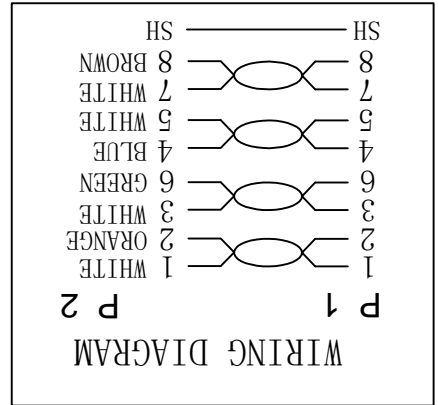

Datenblatt - Fiche technique - Data sheet

21.15.2606

ROLINE Patchkabel Kat.6 S/FTP (PiMF), Component Level, LSOH, grau, 7,5 m

Cordon ROLINE S/FTP(PiMF) Cat.6, LSOH, Component Level, gris, 7,5 m

ROLINE S/FTP Patch Cord Cat.6 Component Level, LSOH, grey, 7.5 m

SECOM P

REV.	DATE	MODIFICATIONS
A	2016-10-20	
A1	2016-11-28	COLOR GREY

ITEM NO.	DESC.	ROLINE S/FTP PatchCord CAT.6,LSOH,Comp.Level, grey
21.15.2604		21.15.2608
21.15.2951		21.15.2601
21.15.2605		21.15.2606
21.15.2608		21.15.2607
21.15.2609		21.15.2602
21.15.2603		21.15.2600
21.15.2602		21.15.2601
21.15.2604		21.15.2601
21.15.2601		21.15.2600
21.15.2951		21.15.2601
21.15.2600		21.15.2600
21.15.2603		21.15.2601
21.15.2606		21.15.2601
21.15.2607		21.15.2601
21.15.2608		21.15.2601
21.15.2609		21.15.2601

QTY	REMARK	STANDARD
1PCS		(OIL)*4P+BRAID CABLE
2PCS		PLATED 3u", SHELL PLATED NICKEL
2PCS		
1PCS		
2PCS		
1PCS		

PATCH CORD LSZH 250MHZ ISO/IEC

X-ON Electronics

Largest Supplier of Electrical and Electronic Components