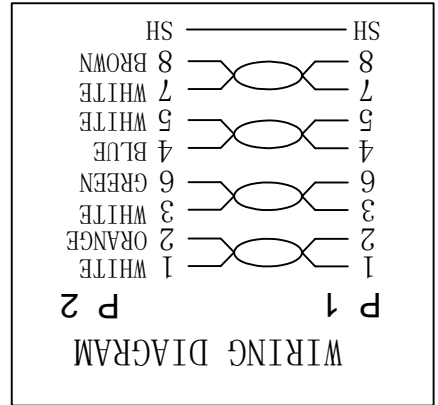

Datenblatt - Fiche technique - Data sheet

21.15.2607

ROLINE Patchkabel Kat.6 S/FTP (PiMF), Component Level, LSOH, grau, 10 m

Cordon ROLINE S/FTP(PiMF) Cat.6, LSOH, Component Level, gris, 10 m

ROLINE S/FTP Patch Cord Cat.6 Component Level, LSOH, grey, 10.0 m

SECOM P

REV.	DATE	MODIFICATIONS
A	2016-10-20	
A1	2016-11-28	COLOR GREY

ITEM NO.	DESC.	ROLINE S/FTP PatchCord CAT.6,LSOH,Comp.Level, grey
21.15.2604		21.15.2608
21.15.2951		21.15.2601
21.15.2605		21.15.2606
21.15.2608		21.15.2607
21.15.2609		21.15.2602

QTY	REMARK	STANDARD
1PCS		(OIL)*4P+BRAID CABLE
2PCS		PLATED 3u", SHELL PLATED NICKEL
2PCS		
1PCS		
2PCS		
1PCS		

COLOUR: GRAY (RAL 7035)

PATCH CORD LSZH 250MHZ ISO/IEC

X-ON Electronics

Largest Supplier of Electrical and Electronic Components