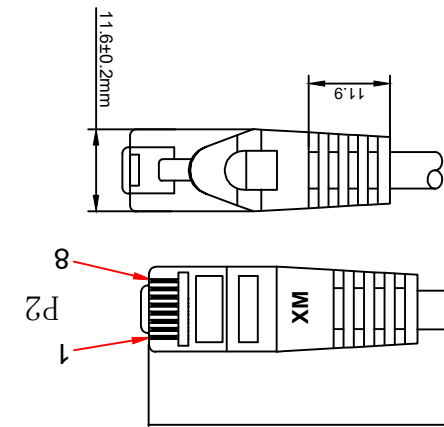

Datenblatt - Fiche technique - Data sheet

21.15.2607

ROLINE Patchkabel Kat.6 S/FTP (PiMF), Component Level, LSOH, grau, 10 m

Cordon ROLINE S/FTP(PiMF) Cat.6, LSOH, Component Level, gris, 10 m

ROLINE S/FTP Patch Cord Cat.6 Component Level, LSOH, grey, 10.0 m

SECOM P

REV.	DATE	MODIFICATIONS
A	2016-10-20	
A1	2016-11-28	COLOR GREY

ITEM NO.	DESC.	ROLINE S/FTP PatchCord CAT.6,LSOH,Comp.Level, grey
21.15.2604		21.15.2608
21.15.2951		21.15.2601
21.15.2605		21.15.2606
21.15.2608		21.15.2607
21.15.2609		21.15.2602

QTY	REMARK	STANDARD
1PCS		(OIL)*4P+BRAID CABLE
2PCS		PLATED 3u", SHELL PLATED NICKEL
2PCS		
1PCS		
2PCS		
1PCS		

COLOUR: GRAY (RAL 7035)

PATCH CORD LSZH 250MHZ ISO/IEC

X-ON Electronics

Largest Supplier of Electrical and Electronic Components