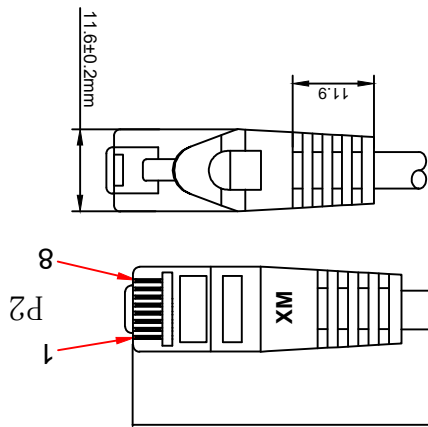

Datenblatt - Fiche technique - Data sheet

21.15.2608

ROLINE Patchkabel Kat.6 S/FTP (PiMF), Component Level, LSOH, grau, 15 m

Cordon ROLINE S/FTP(PiMF) Cat.6, LSOH, Component Level, gris, 15 m

ROLINE S/FTP Patch Cord Cat.6 Component Level, LSOH, grey, 15.0 m

SECOM P

ITEM NO.	LENGTH (L)	TOLERANCE (T)
21.15.2951	300mm	±10mm
21.15.2600	500mm	±15mm
21.15.2601	1000mm	±30mm
21.15.2604	1500mm	±45mm
21.15.2602	2000mm	±60mm
21.15.2603	3000mm	±90mm
21.15.2605	5000mm	±150mm
21.15.2606	7500mm	±210mm
21.15.2607	10000mm	±300mm
21.15.2608	15000mm	±450mm
21.15.2609	20000mm	±600mm

REV.	DATE	MODIFICATIONS
A	2016-10-20	
A1	2016-11-28	COLOR GREY

QTY	REMARK
1PCS	
2PCS	
2PCS	
1PCS	
2PCS	
1PCS	

PATCH CORD 1SZH 250MHZ ISO/IEC

X-ON Electronics

Largest Supplier of Electrical and Electronic Components