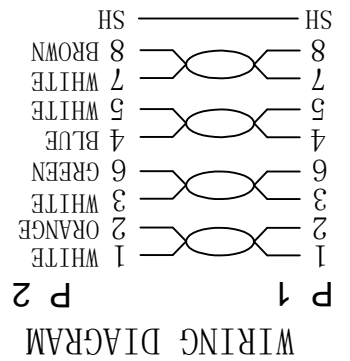

Datenblatt - Fiche technique - Data sheet

21.15.2608

ROLINE Patchkabel Kat.6 S/FTP (PiMF), Component Level, LSOH, grau, 15 m

Cordon ROLINE S/FTP(PiMF) Cat.6, LSOH, Component Level, gris, 15 m

ROLINE S/FTP Patch Cord Cat.6 Component Level, LSOH, grey, 15.0 m

SECOM P

ITEM NO.	LENGTH (L)	TOLERANCE (T)
21.15.2951	300mm	±10mm
21.15.2600	500mm	±15mm
21.15.2601	1000mm	±30mm
21.15.2604	1500mm	±45mm
21.15.2602	2000mm	±60mm
21.15.2603	3000mm	±90mm
21.15.2605	5000mm	±150mm
21.15.2606	7500mm	±210mm
21.15.2607	10000mm	±300mm
21.15.2608	15000mm	±450mm
21.15.2609	20000mm	±600mm

REV.	DATE	MODIFICATIONS
A	2016-10-20	
A1	2016-11-28	COLOR GREY

QTY	REMARK
1PCS	
2PCS	
2PCS	
1PCS	
2PCS	
1PCS	

PATCH CORD 1SZH 250MHZ ISO/IEC

X-ON Electronics

Largest Supplier of Electrical and Electronic Components