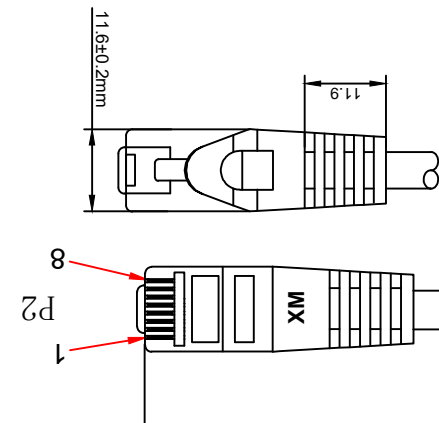

Datenblatt - Fiche technique - Data sheet

21.15.2631

ROLINE Patchkabel Kat.6 S/FTP (PiMF), Component Level, LSOH, grün, 1,0 m

Cordon ROLINE S/FTP(PiMF) Cat.6, LSOH, Component Level, vert, 1,0 m

ROLINE S/FTP Patch Cord Cat.6 Component Level, LSOH, green, 1.0 m

SECOM P

| ITEM NO. | LENGTH(L) | TOLERANCE(T) |
|------------|-----------|--------------|
| 21.15.2954 | 300mm | ±10mm |
| 21.15.2630 | 500mm | ±15mm |
| 21.15.2631 | 1000mm | ±30mm |
| 21.15.2634 | 1500mm | ±45mm |
| 21.15.2632 | 2000mm | ±60mm |
| 21.15.2633 | 3000mm | ±90mm |
| 21.15.2635 | 5000mm | ±150mm |
| 21.15.2636 | 7500mm | ±210mm |
| 21.15.2637 | 10000mm | ±300mm |
| 21.15.2638 | 15000mm | ±450mm |
| 21.15.2639 | 20000mm | ±600mm |