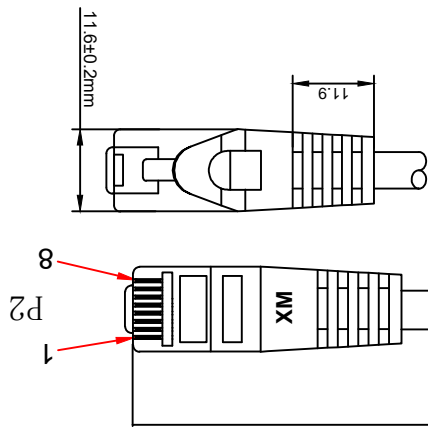

SECOMP

REV.	DATE	MODIFICATIONS
A	2016-10-20	

ITEM NO.	DESC.	QTY	REMARK
21.15.2643	21.15.2641	21.15.2642	21.15.2643
21.15.2644	21.15.2645	21.15.2646	21.15.2644
21.15.2647	21.15.2648	21.15.2649	21.15.2647
21.15.2648	21.15.2649	21.15.2640	21.15.2648
21.15.2649	21.15.2640	21.15.2641	21.15.2649
21.15.2640	21.15.2641	21.15.2642	21.15.2640
21.15.2641	21.15.2642	21.15.2643	21.15.2641
21.15.2642	21.15.2643	21.15.2644	21.15.2642
21.15.2643	21.15.2644	21.15.2645	21.15.2643
21.15.2644	21.15.2645	21.15.2646	21.15.2644
21.15.2645	21.15.2646	21.15.2647	21.15.2645
21.15.2646	21.15.2647	21.15.2648	21.15.2646
21.15.2647	21.15.2648	21.15.2649	21.15.2647
21.15.2648	21.15.2649	21.15.2640	21.15.2648
21.15.2649	21.15.2640	21.15.2641	21.15.2649

ITEM NO.	DESC.	QTY	REMARK
21.15.2643	21.15.2641	21.15.2642	21.15.2643
21.15.2644	21.15.2645	21.15.2646	21.15.2644
21.15.2645	21.15.2646	21.15.2647	21.15.2645
21.15.2646	21.15.2647	21.15.2648	21.15.2646
21.15.2647	21.15.2648	21.15.2649	21.15.2647
21.15.2648	21.15.2649	21.15.2640	21.15.2648
21.15.2649	21.15.2640	21.15.2641	21.15.2649

PATCH CORD 1SZH 250MHZ ISO/IEC

COLOR:blue (PANTONE:647C)