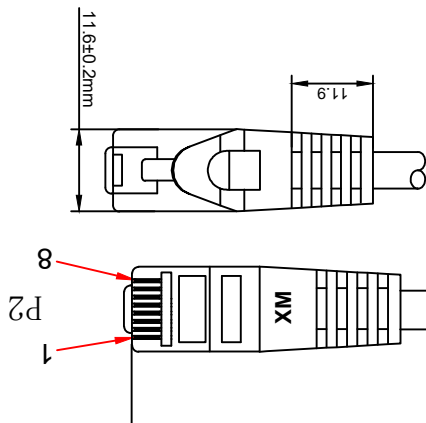

Datenblatt - Fiche technique - Data sheet

**21.15.2650**

ROLINE Patchkabel Kat.6 S/FTP (PiMF), Comp. Level, LSOH, schwarz, 0,5 m

Cordon ROLINE S/FTP(PiMF) Cat.6, LSOH, Component Level, noir, 0,5 m

ROLINE S/FTP Patch Cord Cat.6 Component Level, LSOH, black, 0.5 m

# SECOM P

ITEM NO.	DESC.	ROLINE S/FTP PatchCord CAT.6,LSOH,Comp.Level,black
21.15.2654	21.15.2654	21.15.2654
21.15.2657	21.15.2657	21.15.2657
21.15.2658	21.15.2658	21.15.2658
21.15.2659	21.15.2659	21.15.2659
21.15.2658	21.15.2658	21.15.2658
21.15.2657	21.15.2657	21.15.2657
21.15.2656	21.15.2656	21.15.2656
21.15.2655	21.15.2655	21.15.2655
21.15.2653	21.15.2653	21.15.2653
21.15.2652	21.15.2652	21.15.2652
21.15.2654	21.15.2654	21.15.2654
21.15.2651	21.15.2651	21.15.2651
21.15.2650	21.15.2650	21.15.2650
21.15.2956	21.15.2956	21.15.2956
ITEM NO.	LENGTH(L)	TOLERANCE(T)
21.15.2956	300mm	±10mm
21.15.2650	500mm	±15mm
21.15.2651	1000mm	±30mm
21.15.2654	1500mm	±45mm
21.15.2652	2000mm	±60mm
21.15.2653	3000mm	±90mm
21.15.2655	5000mm	±150mm
21.15.2656	7500mm	±210mm
21.15.2657	10000mm	±300mm
21.15.2658	15000mm	±450mm
21.15.2659	20000mm	±600mm

COLOUR:black (PANTONE:black 3C)

PATCH CORD LSZH 250MHZ ISO/IEC

REV.	DATE	MODIFICATIONS
A	2016-10-20	

QTY	REMARK	STANDARD
1PCS		(OIL)*4P+BRAID CABLE
2PCS		PLATED 3u", SHELL PLATED NICKEL
2PCS		
1PCS		
2PCS		
1PCS		