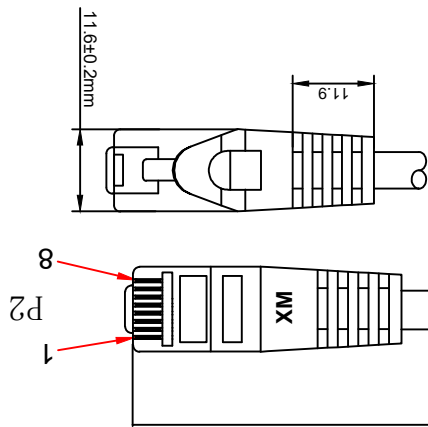

Datenblatt - Fiche technique - Data sheet

21.15.2651

ROLINE Patchkabel Kat.6 S/FTP (PiMF), Comp. Level, LSOH, schwarz, 1,0 m

Cordon ROLINE S/FTP(PiMF) Cat.6, LSOH, Component Level, noir, 1,0 m

ROLINE S/FTP Patch Cord Cat.6 Component Level, LSOH, black, 1.0 m

SECOM P

ITEM NO.	DESC.	ROLINE S/FTP PatchCord CAT.6,LSOH,Comp.Level,black
21.15.2654	21.15.2654	21.15.2654
21.15.2657	21.15.2657	21.15.2657
21.15.2656	21.15.2656	21.15.2656
21.15.2651	21.15.2651	21.15.2651
21.15.2652	21.15.2652	21.15.2652
21.15.2653	21.15.2653	21.15.2653
21.15.2956	21.15.2956	21.15.2956
21.15.2650	21.15.2650	21.15.2650
21.15.2655	21.15.2655	21.15.2655
21.15.2653	21.15.2653	21.15.2653
21.15.2652	21.15.2652	21.15.2652
21.15.2654	21.15.2654	21.15.2654
21.15.2651	21.15.2651	21.15.2651
21.15.2650	21.15.2650	21.15.2650
21.15.2956	21.15.2956	21.15.2956
ITEM NO.	LENGTH(L)	TOLERANCE(T)
	300mm	±10mm
	500mm	±15mm
	1000mm	±30mm
	1500mm	±45mm
	2000mm	±60mm
	3000mm	±90mm
	5000mm	±150mm
	7500mm	±210mm
	10000mm	±300mm
	15000mm	±450mm
	20000mm	±600mm

COLOUR:black (PANTONE:black 3C)

REV.	DATE	MODIFICATIONS
A	2016-10-20	

QTY	REMARK	STANDARD
1PCS		
2PCS		
2PCS		
1PCS		
2PCS		
1PCS		

PATCH CORD LSZH 250MHZ ISO/IEC

X-ON Electronics

Largest Supplier of Electrical and Electronic Components