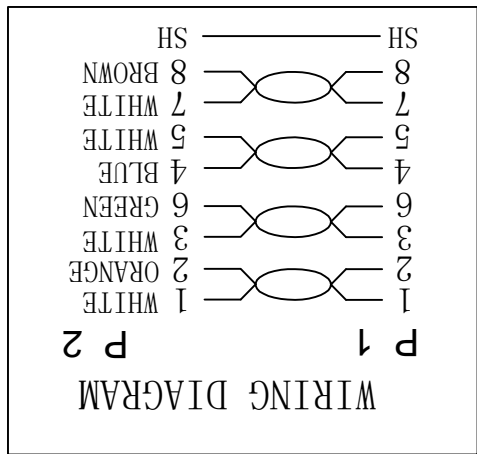

Datenblatt - Fiche technique - Data sheet

**21.15.2710**

ROLINE Patchkabel Kat.6A UTP, Component Level, LSOH, rot, 0,5 m

Cordon ROLINE UTP Cat.6A / 10 Gigabit, Component Level, LSOH, rouge, 0,5 m

ROLINE UTP Patch Cord Cat.6A, Component Level, LSOH, red, 0.5 m

# SECOM P

NEW  
RECORD MODIFICATIONS

DATE  
2016-09-13

REV.  
A

ITEM NO.	DESCRIPTION	QTY	REMARK
1	1PCS		
2	2PCS		
3	2PCS		
4	2PCS		
5	1PCS		
6	2PCS		
7	2PCS		
8	1PCS		

ITEM NO.	DESCRIPTION	ITEM NO.	DESCRIPTION	ITEM NO.	DESCRIPTION	ITEM NO.	DESCRIPTION
21.15.2714	2000mm	21.15.2719	±600mm	21.15.2982	300mm	±10mm	
21.15.2715	1500mm	21.15.2718	±450mm	21.15.2710	500mm	±15mm	
21.15.2716	1000mm	21.15.2717	±300mm	21.15.2711	1000mm	±30mm	
21.15.2717	750mm	21.15.2716	±210mm	21.15.2712	2000mm	±60mm	
21.15.2718	500mm	21.15.2715	±150mm	21.15.2713	3000mm	±90mm	
21.15.2719	2000mm	21.15.2714	±45mm	21.15.2714	1500mm	±45mm	
		21.15.2711	±30mm	21.15.2711	1000mm	±30mm	
		21.15.2710	±15mm	21.15.2710	500mm	±15mm	
		21.15.2982	300mm	21.15.2982	300mm	±10mm	

DESC. ROLINE U/UTP PatchCord CAT. 6A, LSOH, Comp. Level, red

STANDARD  
P+AL-FOIL)\*4P+BRAID CABLE  
N GOLD PLATED 3u", Transparent Blue