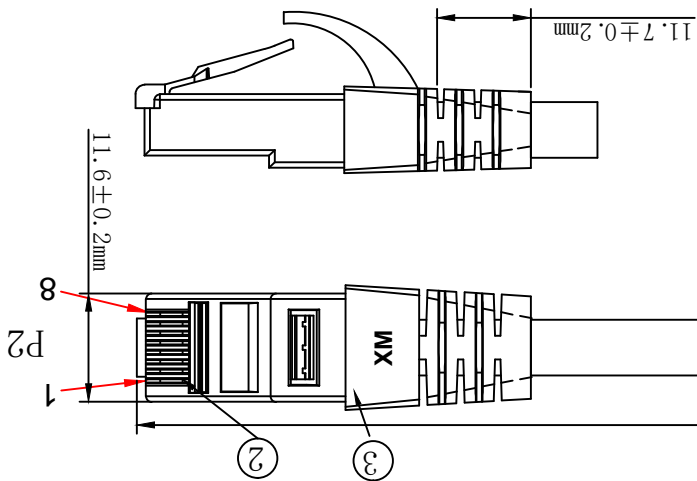

Datenblatt - Fiche technique - Data sheet

**21.15.2710**

ROLINE Patchkabel Kat.6A UTP, Component Level, LSOH, rot, 0,5 m

Cordon ROLINE UTP Cat.6A / 10 Gigabit, Component Level, LSOH, rouge, 0,5 m

ROLINE UTP Patch Cord Cat.6A, Component Level, LSOH, red, 0.5 m

# SECOM P

NEW  
RECORD MODIFICATIONS

DATE  
2016-09-13

REV.  
A

ITEM NO.	DESCRIPTION	QTY	REMARK
1	1PCS		
2	2PCS		
3	2PCS		
4	2PCS		
5	1PCS		
6	2PCS		
7	2PCS		
8	1PCS		

ITEM NO.	DESCRIPTION	ITEM NO.	DESCRIPTION	ITEM NO.	DESCRIPTION	ITEM NO.	DESCRIPTION
21.15.2714	2000mm	21.15.2719	±600mm	21.15.2982	300mm	±10mm	
21.15.2715	1500mm	21.15.2718	±450mm	21.15.2710	500mm	±15mm	
21.15.2716	1000mm	21.15.2717	±300mm	21.15.2711	1000mm	±30mm	
21.15.2717	750mm	21.15.2716	±210mm	21.15.2712	2000mm	±60mm	
21.15.2718	500mm	21.15.2715	±150mm	21.15.2713	3000mm	±90mm	
21.15.2719	2000mm	21.15.2714	±45mm	21.15.2714	1500mm	±45mm	
		21.15.2711	±30mm	21.15.2711	1000mm	±30mm	
		21.15.2710	±15mm	21.15.2710	500mm	±15mm	
		21.15.2982	300mm	21.15.2982	300mm	±10mm	

DESC. ROLINE U/UTP PatchCord CAT. 6A, LSOH, Comp. Level, red

STANDARD  
P+AL-FOIL)\*4P+BRAID CABLE  
N GOLD PLATED 3u", Transparent Blue