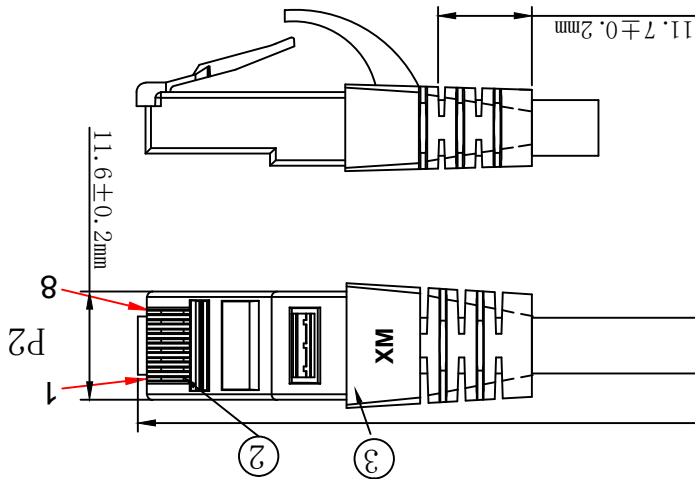

Datenblatt - Fiche technique - Data sheet

21.15.2730

ROLINE Patchkabel Kat.6A UTP, Component Level, LSOH, grün, 0,5 m

Cordon ROLINE UTP Cat.6A / 10 Gigabit, Component Level, LSOH, vert, 0,5 m

ROLINE UTP Patch Cord Cat.6A, Component Level, LSOH, green, 0.5 m

SECOM P

DESC. ROLINE U/UTP PatchCord CAT. 6A, LSOH, Comp. Level, Green

ITEM NO.	21.15.2984	21.15.2730	21.15.2731	21.15.2732	21.15.2733
21.15.2734	21.15.2735	21.15.2736	21.15.2737	21.15.2738	21.15.2739

ITEM NO.	LENGTH (L)	TOLERANCE (T)
21.15.2984	300mm	±10mm
21.15.2730	500mm	±15mm
21.15.2731	1000mm	±30mm
21.15.2734	1500mm	±45mm
21.15.2732	2000mm	±60mm
21.15.2733	3000mm	±90mm
21.15.2735	5000mm	±150mm
21.15.2736	7500mm	±210mm
21.15.2737	10000mm	±300mm
21.15.2738	15000mm	±450mm
21.15.2739	20000mm	±600mm

COLOUR: Green (PANTONE: 3278C)

ENT PATCH CORD LSZH 500MHZ ISO/IEC

ITEM STANDARD	QTY	REMARK
1 P+AL-FOIL)*4P+BRAID CABLE	1PCS	
2 N GOLD PLATED 3u", Transparent Blue	2PCS	
3	2PCS	
4	1PCS	
5	2PCS	
6	1PCS	

NEW	DATE	REV.
CORD MODIFICATIONS	2016-09-13	A