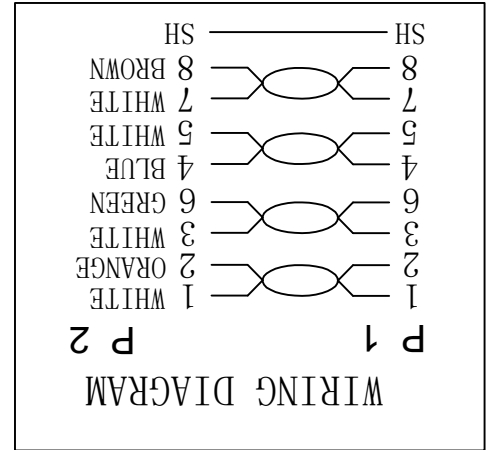

Datenblatt - Fiche technique - Data sheet

21.15.2730

ROLINE Patchkabel Kat.6A UTP, Component Level, LSOH, grün, 0,5 m

Cordon ROLINE UTP Cat.6A / 10 Gigabit, Component Level, LSOH, vert, 0,5 m

ROLINE UTP Patch Cord Cat.6A, Component Level, LSOH, green, 0.5 m

SECOM P

DESC. ROLINE U/UTP PatchCord CAT. 6A, LSOH, Comp. Level, Green

ITEM NO.	21.15.2984	21.15.2730	21.15.2731	21.15.2732	21.15.2733
21.15.2734	21.15.2735	21.15.2736	21.15.2737	21.15.2738	21.15.2739

ITEM NO.	LENGTH (L)	TOLERANCE (T)
21.15.2984	300mm	±10mm
21.15.2730	500mm	±15mm
21.15.2731	1000mm	±30mm
21.15.2734	1500mm	±45mm
21.15.2732	2000mm	±60mm
21.15.2733	3000mm	±90mm
21.15.2735	5000mm	±150mm
21.15.2736	7500mm	±210mm
21.15.2737	10000mm	±300mm
21.15.2738	15000mm	±450mm
21.15.2739	20000mm	±600mm

COLOUR: Green (PANTONE: 3278C)

ENT PATCH CORD LSZH 500MHZ ISO/IEC

ITEM STANDARD	QTY	REMARK
1 P+AL-FOIL)*4P+BRAID CABLE	1PCS	
2 N GOLD PLATED 3u", Transparent Blue	2PCS	
3	2PCS	
4	1PCS	
5	2PCS	
6	1PCS	

NEW	DATE	REV.
CORD MODIFICATIONS	2016-09-13	A