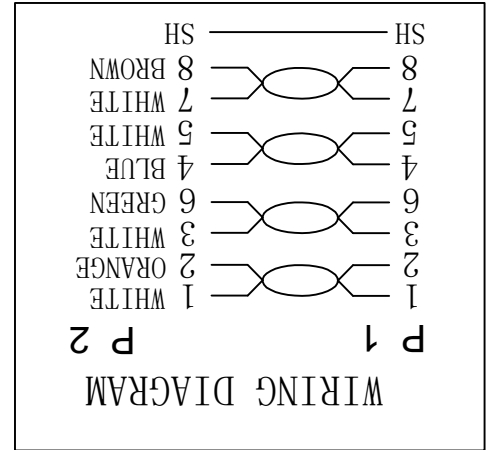

Datenblatt - Fiche technique - Data sheet

**21.15.2731**

ROLINE Patchkabel Kat.6A UTP, Component Level, LSOH, grün, 1,0 m

Cordon ROLINE UTP Cat.6A / 10 Gigabit, Component Level, LSOH, vert, 1,0 m

ROLINE UTP Patch Cord Cat.6A, Component Level, LSOH, green, 1.0 m

# SECOM P

DESC. ROLINE U/UTP PatchCord CAT. 6A, LSOH, Comp. Level, Green

ITEM NO.	21.15.2984	21.15.2730	21.15.2731	21.15.2732	21.15.2733
21.15.2734	21.15.2735	21.15.2736	21.15.2737	21.15.2738	21.15.2739

ITEM NO.	LENGTH (L)	TOLERANCE (T)
21.15.2984	300mm	±10mm
21.15.2730	500mm	±15mm
21.15.2731	1000mm	±30mm
21.15.2734	1500mm	±45mm
21.15.2732	2000mm	±60mm
21.15.2733	3000mm	±90mm
21.15.2735	5000mm	±150mm
21.15.2736	7500mm	±210mm
21.15.2737	10000mm	±300mm
21.15.2738	15000mm	±450mm
21.15.2739	20000mm	±600mm

COLOUR: Green (PANTONE: 3278C)

ENT PATCH CORD LSZH 500MHZ ISO/IEC

ITEM STANDARD	QTY	REMARK
1 P+AL-FOIL)*4P+BRAID CABLE	1PCS	
2 N GOLD PLATED 3u", Transparent Blue	2PCS	
3	2PCS	
4	1PCS	
5	2PCS	
6	1PCS	

NEW	DATE	REV.
CORD MODIFICATIONS	2016-09-13	A