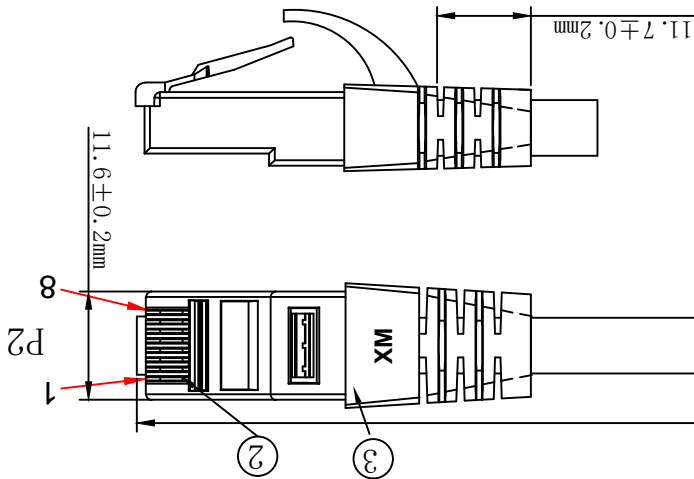

Datenblatt - Fiche technique - Data sheet

**21.15.2731**

ROLINE Patchkabel Kat.6A UTP, Component Level, LSOH, grün, 1,0 m

Cordon ROLINE UTP Cat.6A / 10 Gigabit, Component Level, LSOH, vert, 1,0 m

ROLINE UTP Patch Cord Cat.6A, Component Level, LSOH, green, 1.0 m

# SECOM P

DESC. ROLINE U/UTP PatchCord CAT. 6A, LSOH, Comp. Level, Green

ITEM NO.	21.15.2984	21.15.2730	21.15.2731	21.15.2732	21.15.2733
21.15.2734	21.15.2735	21.15.2736	21.15.2737	21.15.2738	21.15.2739

ITEM NO.	LENGTH (L)	TOLERANCE (T)
21.15.2984	300mm	±10mm
21.15.2730	500mm	±15mm
21.15.2731	1000mm	±30mm
21.15.2734	1500mm	±45mm
21.15.2732	2000mm	±60mm
21.15.2733	3000mm	±90mm
21.15.2735	5000mm	±150mm
21.15.2736	7500mm	±210mm
21.15.2737	10000mm	±300mm
21.15.2738	15000mm	±450mm
21.15.2739	20000mm	±600mm

COLOUR: Green (PANTONE: 3278C)

ENT PATCH CORD LSZH 500MHZ ISO/IEC

ITEM STANDARD	QTY	REMARK
1 P+AL-FOIL)*4P+BRAID CABLE	1PCS	
2 N GOLD PLATED 3u", Transparent Blue	2PCS	
3	2PCS	
4	1PCS	
5	2PCS	
6	1PCS	

NEW	DATE	REV.
CORD MODIFICATIONS	2016-09-13	A