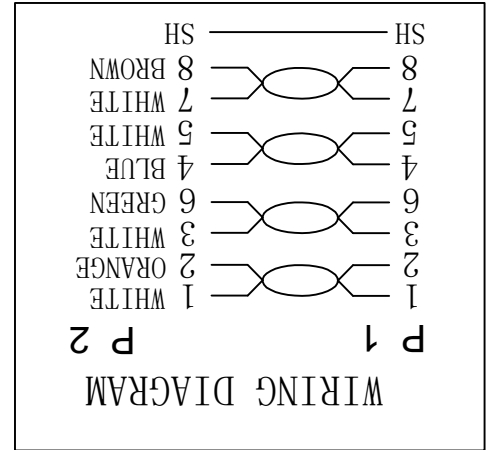

Datenblatt - Fiche technique - Data sheet

**21.15.2732**

ROLINE Patchkabel Kat.6A UTP, Component Level, LSOH, grün, 2,0 m

Cordon ROLINE UTP Cat.6A / 10 Gigabit, Component Level, LSOH, vert, 2,0 m

ROLINE UTP Patch Cord Cat.6A, Component Level, LSOH, green, 2.0 m

# SECOM P

DESC. ROLINE U/UTP PatchCord CAT. 6A, LSOH, Comp. Level, Green

ITEM NO.	21.15.2984	21.15.2730	21.15.2731	21.15.2732	21.15.2733
	21.15.2734	21.15.2735	21.15.2736	21.15.2737	21.15.2738
	21.15.2739	21.15.2738	21.15.2737	21.15.2736	21.15.2735

ITEM NO.	LENGTH (L)	TOLERANCE (T)
21.15.2984	300mm	±10mm
21.15.2730	500mm	±15mm
21.15.2731	1000mm	±30mm
21.15.2734	1500mm	±45mm
21.15.2732	2000mm	±60mm
21.15.2733	3000mm	±90mm
21.15.2735	5000mm	±150mm
21.15.2736	7500mm	±210mm
21.15.2737	10000mm	±300mm
21.15.2738	15000mm	±450mm
21.15.2739	20000mm	±600mm

COLOUR: Green (PANTONE: 3278C)

ENT PATCH CORD LSZH 500MHZ ISO/IEC

ITEM STANDARD	QTY	REMARK
P+AL-FOIL)*4P+BRAID CABLE	1PCS	
N GOLD PLATED 3u", Transparent Blue	2PCS	
	2PCS	
	1PCS	
	2PCS	
	1PCS	

NEW	DATE	REV.
CORD MODIFICATIONS	2016-09-13	A