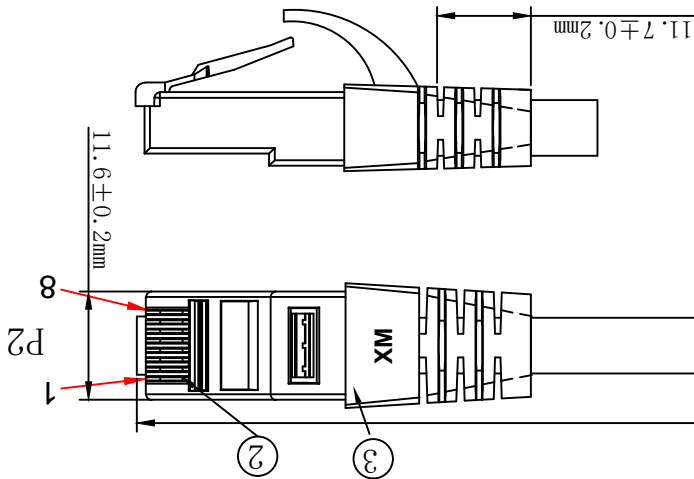

Datenblatt - Fiche technique - Data sheet

**21.15.2732**

ROLINE Patchkabel Kat.6A UTP, Component Level, LSOH, grün, 2,0 m

Cordon ROLINE UTP Cat.6A / 10 Gigabit, Component Level, LSOH, vert, 2,0 m

ROLINE UTP Patch Cord Cat.6A, Component Level, LSOH, green, 2.0 m

# SECOM P

DESC. ROLINE U/UTP PatchCord CAT. 6A, LSOH, Comp. Level, Green

ITEM NO.	21.15.2984	21.15.2730	21.15.2731	21.15.2732	21.15.2733
	21.15.2734	21.15.2735	21.15.2736	21.15.2737	21.15.2738
	21.15.2739	21.15.2738	21.15.2737	21.15.2736	21.15.2735

ITEM NO.	LENGTH (L)	TOLERANCE (T)
21.15.2984	300mm	±10mm
21.15.2730	500mm	±15mm
21.15.2731	1000mm	±30mm
21.15.2734	1500mm	±45mm
21.15.2732	2000mm	±60mm
21.15.2733	3000mm	±90mm
21.15.2735	5000mm	±150mm
21.15.2736	7500mm	±210mm
21.15.2737	10000mm	±300mm
21.15.2738	15000mm	±450mm
21.15.2739	20000mm	±600mm

COLOUR: Green (PANTONE: 3278C)

ENT PATCH CORD LSZH 500MHZ ISO/IEC

ITEM STANDARD	QTY	REMARK
P+AL-FOIL)*4P+BRAID CABLE	1PCS	
N GOLD PLATED 3u", Transparent Blue	2PCS	
	2PCS	
	1PCS	
	2PCS	
	1PCS	

NEW	DATE	REV.
CORD MODIFICATIONS	2016-09-13	A