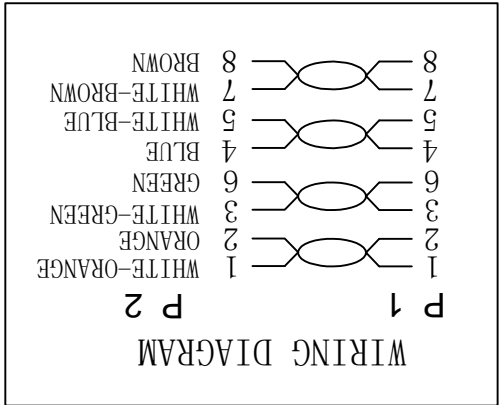

Datenblatt - Fiche technique - Data sheet

21.15.2947

ROLINE Patchkabel Kat.6 UTP, Component Level, LSOH, orange, 0,3 m

Cordon ROLINE UTP Cat.6, LSOH, Component Level, orange, 0,3 m

ROLINE UTP Cable Cat.6 Component Level, LSOH, orange, 0.3 m

SECOM P

REV.	DATE	MODIFICATIONS
A	2016-10-20	

ITEM NO.	LENGTH (L)	TOLERANCE (T)
21.15.2947	300mm	±10mm
21.15.2570	500mm	±15mm
21.15.2571	1000mm	±30mm
21.15.2574	1500mm	±45mm
21.15.2572	2000mm	±60mm
21.15.2573	3000mm	±90mm
21.15.2575	5000mm	±150mm
21.15.2576	7500mm	±210mm
21.15.2577	10000mm	±300mm
21.15.2578	15000mm	±450mm
21.15.2579	20000mm	±600mm

DESC: ROLINE UTP PatchCord CAT. 6,LSOH,Comp.Level,Orange

QTY	REMARK
1PCS	
2PCS	D PLATED 3u", Transparent RED
2PCS	
1PCS	
2PCS	
1PCS	

PATCH CORD LSZH 250MHz ISO/IEC

X-ON Electronics

Largest Supplier of Electrical and Electronic Components