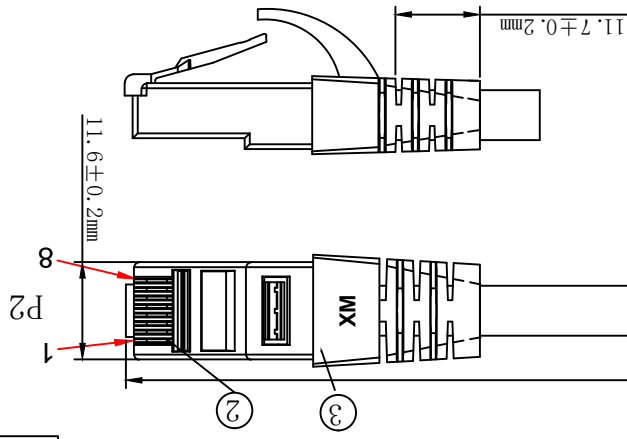

Datenblatt - Fiche technique - Data sheet

21.15.2947

ROLINE Patchkabel Kat.6 UTP, Component Level, LSOH, orange, 0,3 m

Cordon ROLINE UTP Cat.6, LSOH, Component Level, orange, 0,3 m

ROLINE UTP Cable Cat.6 Component Level, LSOH, orange, 0.3 m

SECOM P

REV.	DATE	MODIFICATIONS
A	2016-10-20	

ITEM NO.	LENGTH (L)	TOLERANCE (T)
21.15.2947	300mm	±10mm
21.15.2570	500mm	±15mm
21.15.2571	1000mm	±30mm
21.15.2574	1500mm	±45mm
21.15.2572	2000mm	±60mm
21.15.2573	3000mm	±90mm
21.15.2575	5000mm	±150mm
21.15.2576	7500mm	±210mm
21.15.2577	10000mm	±300mm
21.15.2578	15000mm	±450mm
21.15.2579	20000mm	±600mm

DESC: ROLINE UTP PatchCord CAT. 6,LSOH,Comp.Level,Orange

QTY	REMARK
1PCS	
2PCS	D PLATED 3u", Transparent RED
2PCS	
1PCS	
2PCS	
1PCS	

PATCH CORD LSZH 250MHz ISO/IEC

X-ON Electronics

Largest Supplier of Electrical and Electronic Components