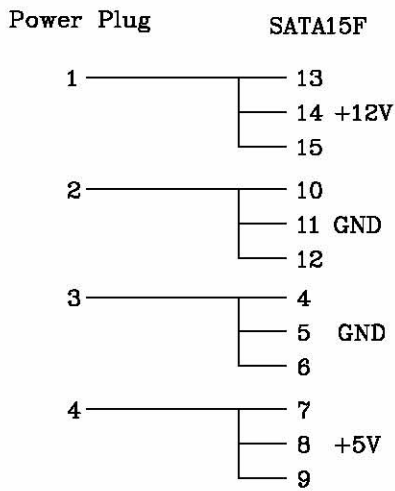

Datenblatt - Fiche technique - Data sheet

11.03.1060

ROLINE Adapter 4 pol. HDD / SATA

ROLINE Adaptateur 4 pôles HDD / SATA

ROLINE Power Adapter, 4-pin HDD to SATA

WIRE CONNECTION:

SATA15F

2	
1	2003.03.06
NO.	DATE

Rotronic

P/N: 11.03.10

CUSTOMER P/N:

DESCRIPTION:

Serial ATA Re
To Power

COMPONENTS	DESCRIPTION	Q'TY
1 SATA15F	Insulator :SPS UL94V-0 ,Color:Black , Contact :Phosphor Bronze Gold Plated	
2 Hood	PVC Molded Color:Black	1
3 Power Plug	4P Male Insulator :Nylon 66 UL94V-0 ,Color:White , Contact:Brass Tin Plated	1