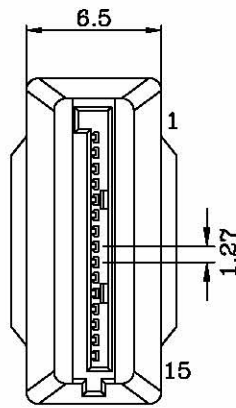

Datenblatt - Fiche technique - Data sheet

11.03.1060

ROLINE Adapter 4 pol. HDD / SATA

ROLINE Adaptateur 4 pôles HDD / SATA

ROLINE Power Adapter, 4-pin HDD to SATA

WIRE CONNECTION:

SATA15F

2	
1	2003.03.06
NO.	DATE

Rotronic

P/N: 11.03.10

CUSTOMER P/N:

DESCRIPTION:

Serial ATA Re
To Power

COMPONENTS	DESCRIPTION	Q'TY
1 SATA15F	Insulator :SPS UL94V-0 ,Color:Black , Contact :Phosphor Bronze Gold Plated	
2 Hood	PVC Molded Color:Black	1
3 Power Plug	4P Male Insulator :Nylon 66 UL94V-0 ,Color:White , Contact:Brass Tin Plated	1