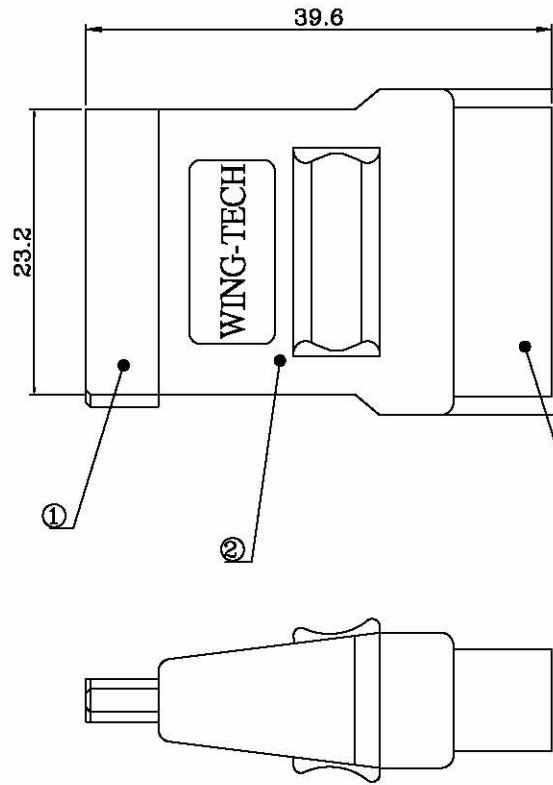

Datenblatt - Fiche technique - Data sheet

11.03.1060

ROLINE Adapter 4 pol. HDD / SATA

ROLINE Adaptateur 4 pôles HDD / SATA

ROLINE Power Adapter, 4-pin HDD to SATA

WIRE CONNECTION:

SATA15F

2	
1	2003.03.06
NO.	DATE

Rotronic

P/N: 11.03.10

CUSTOMER P/N:

DESCRIPTION:

Serial ATA Re
To Power

COMPONENTS	DESCRIPTION	Q'TY
1 SATA15F	Insulator :SPS UL94V-0 ,Color:Black , Contact :Phosphor Bronze Gold Plated	
2 Hood	PVC Molded Color:Black	1
3 Power Plug	4P Male Insulator :Nylon 66 UL94V-0 ,Color:White , Contact:Brass Tin Plated	1