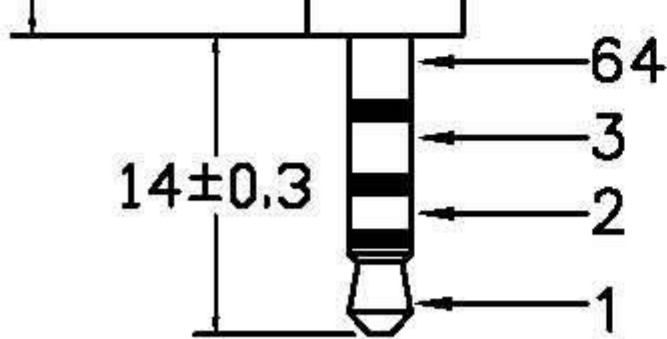

Datenblatt - Fiche technique - Data sheet

**11.09.4441**

ROLINE 3,5mm Adapter 4pol. (Mikrofon+Lautsprecher)

ROLINE Adaptateur 3,5mm 4pôles (1x M, 2x F)

ROLINE 4 Conductor 3.5 mm Stereo Plug (speaker+microphone), 15 cm

**Ø3.5 Stereo PLUG (P1)  
(BLACK COLOR)**

**NOTE:**

1. CABLE: 28AWG, NON-UL, SPIRAL-FOIL
2. LENGTH: 160mm
3. CONNECTOR: Ø3.5 STEREO PLUG(4 P)
4. MOLD: MOLDING TYPE.
5. CONTACTS:

P1	1	2	3	64
P2	1	2	64	
P3			64	1+2

6. OPEN/SHORT TEST: 100% TEST.  
INSULATION: 1M.

ROLINE 4 Conductor 3.5mm Stereo Plug Cable, 1 x M - 2 x F			ITEM
REVISION	DATE	DISCRIPTION	DRAWN BY
REV.A/0	2010.11.23		DESIGN BY
			BY
			APPRO BY
			BY