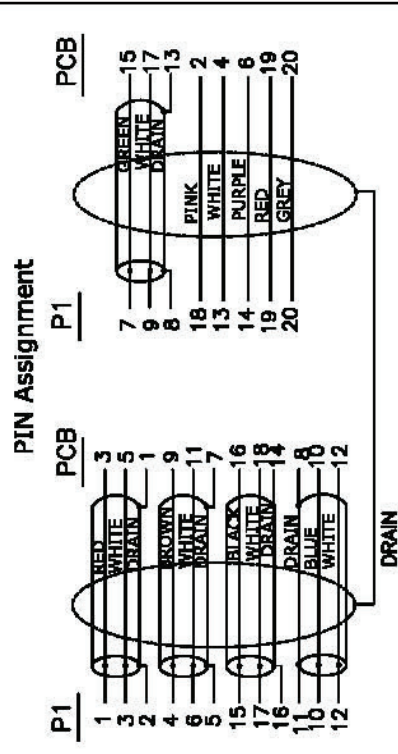

Datenblatt - Fiche technique - Data sheet

**12.03.3133**

ROLINE DisplayPort-DVI Adapter, DP Stecker-DVI Buchse

ROLINE Adaptateur DisplayPort - DVI, DP M-DVI F

ROLINE DisplayPort-DVI Adapter, DP M - DVI F

NO	DESCRIPTION	QTY	UNIT	APPD BY	CHECK BY	DRAWN BY	ITEM NO.:
10	PE	1	pcs				
9	DisplayPort M ABS FRONT SHELL WHITE	1	pcs				
8	DisplayPort M ABS SHELL WHITE MARKING: <input type="checkbox"/> (PT:COOL GREY 8C)	1	pcs				
7	DisplayPort M SHELL NICKEL PLATED PIN GOLD PLATED WITHOUT HOOD	1	pcs				
6	Display Port M DUST CAP	1	pcs				
5	DVI (DP to DVI) ABS SHELL WHITE MARKING: <input type="checkbox"/> (PT:COOL GREY 8C)	1	pcs				
4	DVI F (DP to DVI) ABS FRONT SHELL WHITE	1	pcs				
3	66P WHITE PVC	8	g			JOE	12.03.3133
2	DP M to DVI (NICKEL) F PCB+SMT+SOLDER	1	pcs				
1	Display Port UL20276 [94AVG(7/0.06TC)*IPR+PAM]*5+32ANG(7/0.08TC)*6C +D(BC)+AB 85% (16/7/0.12AL) OD: 4.5MM WHITE	L	M				
REV. A	DRAWING NO.:						
1/3	DATE	2013.01.11					

**rotronic**

ROLINE Display Port M - DVI F Adapter Cable , White

TOLERANCE	M/M	INCHES
.X	.015	.30
.XX	.010	.10
.XXX	.005	.05

SCALE	NONE
UNIT	MM
DATE	2013.01.11

SCALE	NONE
UNIT	MM
DATE	2013.01.11

REV.	A
DRAWING NO.:	
DATE	2013.01.11
ITEM NO.:	12.03.3133
SCALE	NONE
UNIT	MM
DATE	2013.01.11
DRAWING NO.:	
REV. <td>A</td>	A
DRAWING NO.:	
DATE	2013.01.11