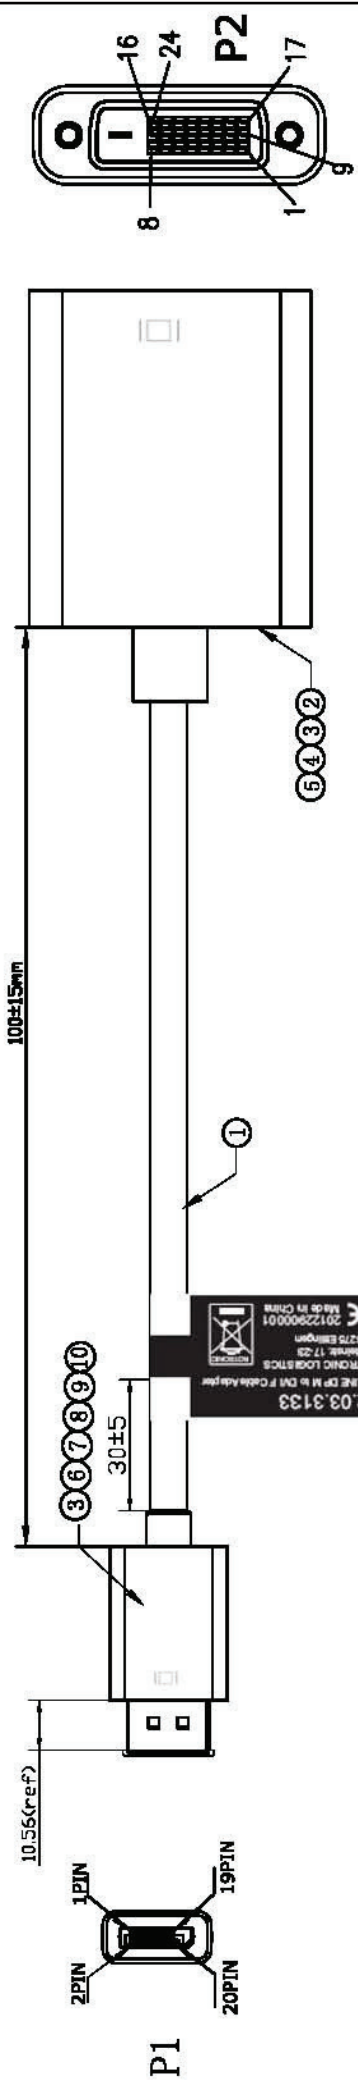

Datenblatt - Fiche technique - Data sheet

**12.03.3133**

ROLINE DisplayPort-DVI Adapter, DP Stecker-DVI Buchse

ROLINE Adaptateur DisplayPort - DVI, DP M-DVI F

ROLINE DisplayPort-DVI Adapter, DP M - DVI F

NO	DESCRIPTION	QTY	UNIT	APPD BY	CHECK BY	DRAWN BY	ITEM NO.:
10	PE	1	pcs				
9	DisplayPort M ABS FRONT SHELL WHITE	1	pcs				
8	DisplayPort M ABS SHELL WHITE MARKING: <input type="checkbox"/> (PT:COOL GREY 8C)	1	pcs				
7	DisplayPort M SHELL NICKEL PLATED PIN GOLD PLATED WITHOUT HOOD	1	pcs				
6	Display Port M DUST CAP	1	pcs				
5	DVI (DP to DVI) ABS SHELL WHITE MARKING: <input type="checkbox"/> (PT:COOL GREY 8C)	1	pcs				
4	DVI F (DP to DVI) ABS FRONT SHELL WHITE	1	pcs				
3	66P WHITE PVC	8	g			JOE	12.03.3133
2	DP M to DVI (NICKEL) F PCB+SMT+SOLDER	1	pcs				
1	Display Port UL20276 [94AVG(7/0.06TC)*IPR+PAM]*5+32ANG(7/0.08TC)*6C +D(BC)+AB 85% (16/7/0.12AL) OD: 4.5MM WHITE	L	M				
REV. A	DRAWING NO.:						
1/3	DATE	2013.01.11					

**rotronic**

ROLINE Display Port M - DVI F Adapter Cable , White

TOLERANCE	M/M	INCHES
.X	.015	.30
.XX	.010	.10
.XXX	.005	.05

SCALE	NONE
UNIT	MM
DATE	2013.01.11

SCALE	NONE
UNIT	MM
DATE	2013.01.11

REV.	A
DRAWING NO.:	
DATE	2013.01.11
ITEM NO.:	12.03.3133
SCALE	NONE
UNIT	MM
DATE	2013.01.11
DRAWING NO.:	
REV. <td>A</td>	A
DRAWING NO.:	
DATE	2013.01.11