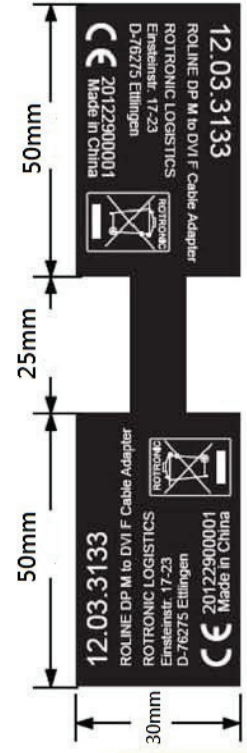

Datenblatt - Fiche technique - Data sheet

**12.03.3133**

ROLINE DisplayPort-DVI Adapter, DP Stecker-DVI Buchse

ROLINE Adaptateur DisplayPort - DVI, DP M-DVI F

ROLINE DisplayPort-DVI Adapter, DP M - DVI F

NO	DESCRIPTION	QTY	UNIT	APPD BY	CHECK BY	DRAWN BY	ITEM NO.:
10	PE	1	pcs				
9	DisplayPort M ABS FRONT SHELL WHITE	1	pcs				
8	DisplayPort M ABS SHELL WHITE MARKING: <input type="checkbox"/> (PT:COOL GREY 8C)	1	pcs				
7	DisplayPort M SHELL NICKEL PLATED PIN GOLD PLATED WITHOUT HOOD	1	pcs				
6	Display Port M DUST CAP	1	pcs				
5	DVI (DP to DVI) ABS SHELL WHITE MARKING: <input type="checkbox"/> (PT:COOL GREY 8C)	1	pcs				
4	DVI F (DP to DVI) ABS FRONT SHELL WHITE	1	pcs				
3	66P WHITE PVC	8	g			JOE	12.03.3133
2	DP M to DVI (NICKEL) F PCB+SMT+SOLDER	1	pcs				
1	Display Port UL20276 [94AVG(7/0.06TC)*IPR+PAM]*5+32ANG(7/0.08TC)*6C +D(BC)+AB 85% (16/7/0.12AL) OD: 4.5MM WHITE	L	M				
REV. A	DRAWING NO.:						
1/3	DATE	2013.01.11					

**rotronic**

ROLINE Display Port M - DVI F Adapter Cable , White

TOLERANCE	M/M	INCHES
.X	.015	.30
.XX	.010	.10
.XXX	.005	.05

SCALE	NONE
UNIT	MM
DATE	2013.01.11

SCALE	NONE
UNIT	MM
DATE	2013.01.11

REV.	A
DRAWING NO.:	
DATE	2013.01.11
ITEM NO.:	12.03.3133
SCALE	NONE
UNIT	MM
DATE	2013.01.11
DRAWING NO.:	
REV. <td>A</td>	A
DRAWING NO.:	
DATE	2013.01.11