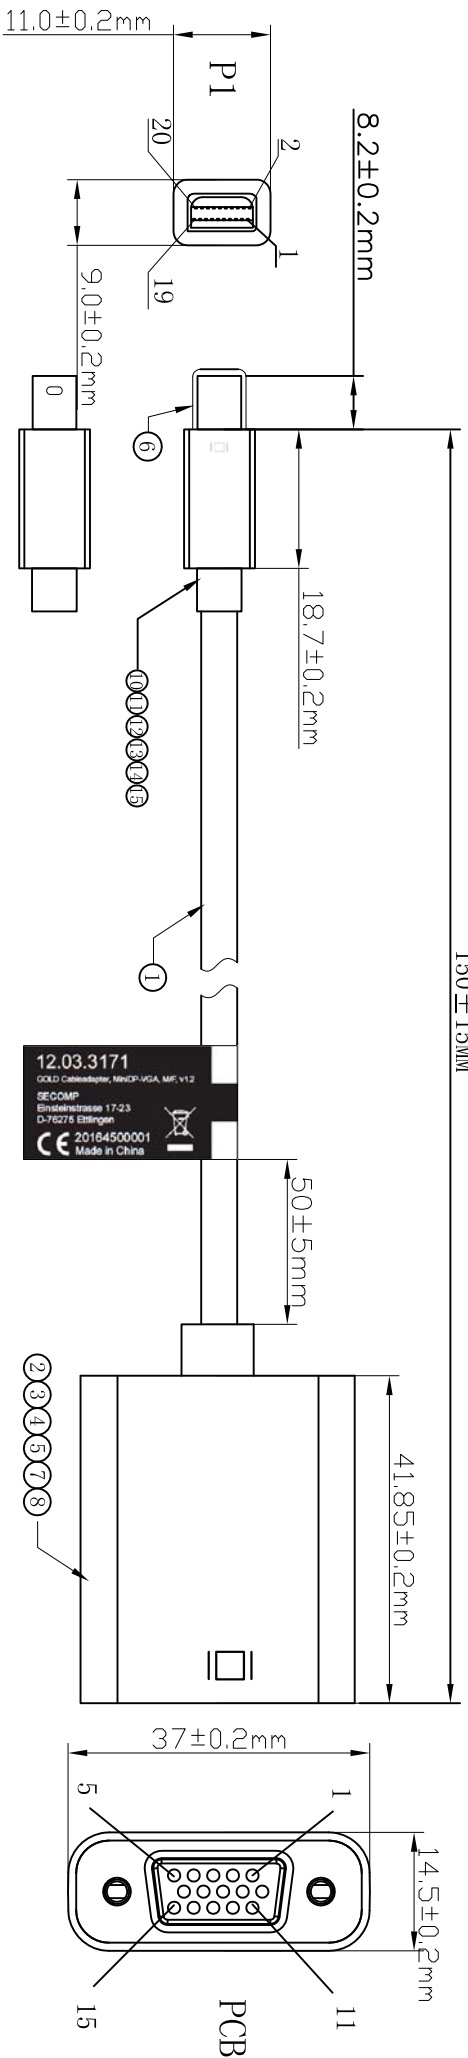

Datenblatt - Fiche technique - Data sheet

12.03.3171

ROLINE GOLD Mini DisplayPort-VGA Adapter, Aktiv, v1.2, Mini DP ST - VGA BU

ROLINE GOLD Adaptateur Mini DisplayPort-VGA, v1.2, MiniDP M - VGA F

ROLINE GOLD Mini DisplayPort-VGA Adapter, v1.2, Mini DP M - VGA F, white

150 ± 15MM

Test conditions:

1. 100% of short circuit and open circuit test & dislocation
2. Insulation impedance: 10MΩohm(MIN) DC 300V.
3. Conduction Impedance: 20hm(MAX).
4. Must be 100% Image measurement, test wear gloves when operating.

15	MDP M One-piece shell glossy ~ ABS material to gold spray paint ~OD:6.4MM~H: (COOL 8C)	1	pcs
14	MDP M One-piece former head of the glossy ~ ABS material to golden paint	1	pcs
13	Mini DisplayPort M Wire automatic welding machine with 32 awg black double rows	1	pcs
12	φ 1.0 Black heat shrinkable casing	0.016	m
11	Transparent PE ROHS LDPE	5	g
10	Mini DisplayPort M WHITE INSULATION SHELL PLATED:GOLD CONTACT:3U"	1	pcs
9	MINI DP TO PCB dedicated 34 awg wire clip black	1	pcs
8	#4-40UNC H4.75*8.6MM GOLD NUT (NUT H=4.8MM)	2	pcs
7	φ 0.8 Black heat shrinkable casing	0.018	m
6	mini Display Port M Transparent dust cover	1	pcs
5	VGA F One-piece former head of the glossy ~ ABS material to golden paint	1	pcs
4	VGA F One-piece shell glossy ~ ABS material to gold spray paint ~OD:6.4MM~PRINT: H (COOL 8C)	1	pcs
3	65P BLACK PVC ROHS	4	g
2	MP-V (PTN3355) EMPY PCB+SMT+(VGA CONNECTOR GRAY INSULATION PLATED:GOLD)	1	pcs
1	Display Port UL20276(34AWG(7/0.06TC)*1P+EAM)*3C+32AWG(7/0.08TC)*5C+AEB (16/5/0.12MM 85%AL) OD:4.5MM BLACK NO MARKING	0.15	M
NO	DESCRIPTION	Q'TY	UNIT

REV	ECN	TOLERANCE	DESCRIPTION	DATE	NAME
		.015	INCHES M/M		
		.10			
		.05			

SECCOMP

TITLE: ROLINE GOLD Cable Adapter: mini DP M-VGA F, v1.2, 15cm

CUSTOMER: 12.03.3171

APPD BY	CHECK BY	DRAWN BY	CUSTOMER P/N :	SCALE	UNIT	DATE	DRAWING NO.:	REV.
		ZHWL	12.03.3171	NONE	MM	2016.11.25	DD04089-00161	A01
								1/1