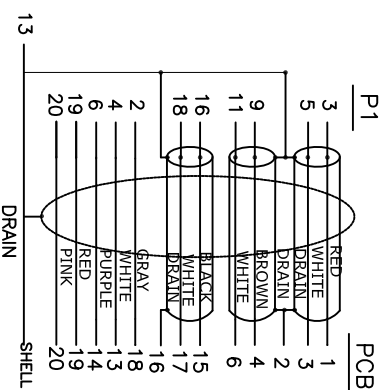

Datenblatt - Fiche technique - Data sheet

12.03.3171

ROLINE GOLD Mini DisplayPort-VGA Adapter, Aktiv, v1.2, Mini DP ST - VGA BU

ROLINE GOLD Adaptateur Mini DisplayPort-VGA, v1.2, MiniDP M - VGA F

ROLINE GOLD Mini DisplayPort-VGA Adapter, v1.2, Mini DP M - VGA F, white

150 ± 15MM

Test conditions:

1. 100% of short circuit and open circuit test & dislocation
2. Insulation impedance: 10MΩohm(MIN) DC 300V.
3. Conduction Impedance: 20hm(MAX).
4. Must be 100% Image measurement, test wear gloves when operating.

15	MDP M One-piece shell glossy ~ ABS material to gold spray paint ~OD:6.4MM~H: (COOL 8C)	1	pcs
14	MDP M One-piece former head of the glossy ~ ABS material to golden paint	1	pcs
13	Mini DisplayPort M Wire automatic welding machine with 32 awg black double rows	1	pcs
12	φ 1.0 Black heat shrinkable casing	0.016	m
11	Transparent PE ROHS LDPE	5	g
10	Mini DisplayPort M WHITE INSULATION SHELL PLATED:GOLD CONTACT:3U"	1	pcs
9	MINI DP TO PCB dedicated 34 awg wire clip black	1	pcs
8	#4-40UNC H4.75*8.6MM GOLD NUT (NUT H=4.8MM)	2	pcs
7	φ 0.8 Black heat shrinkable casing	0.018	m
6	mini Display Port M Transparent dust cover	1	pcs
5	VGA F One-piece former head of the glossy ~ ABS material to golden paint	1	pcs
4	VGA F One-piece shell glossy ~ ABS material to gold spray paint ~OD:6.4MM~PRINT: H (COOL 8C)	1	pcs
3	65P BLACK PVC ROHS	4	g
2	MP-V (PTN3355) EMPY PCB+SMT+(VGA CONNECTOR GRAY INSULATION PLATED:GOLD)	1	pcs
1	Display Port UL20276(34AWG(7/0.06TC)*1P+EAM)*3C+32AWG(7/0.08TC)*5C+AEB (16/5/0.12MM 85%AL) OD:4.5MM BLACK NO MARKING	0.15	M
NO	DESCRIPTION	Q'TY	UNIT

REV	ECN	TOLERANCE	DESCRIPTION	DATE	NAME
		.015	INCHES M/M		
		.10			
		.05			

SECCOMP

TITLE: ROLINE GOLD Cable Adapter: mini DP M-VGA F, v1.2, 15cm

CUSTOMER: 12.03.3171

APPD BY	CHECK BY	DRAWN BY	CUSTOMER P/N :	SCALE	UNIT	DATE	DRAWING NO.:	REV.
		ZHWL	12.03.3171	NONE	MM	2016.11.25	DD04089-00161	A01
								1/1