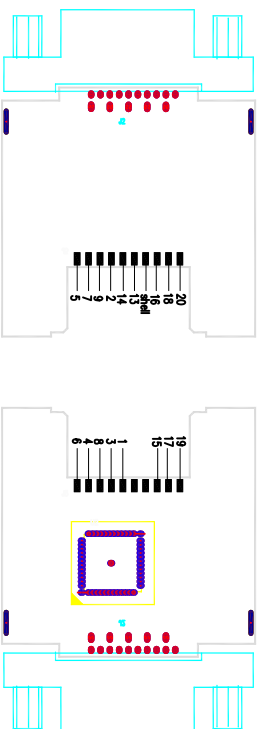

Datenblatt - Fiche technique - Data sheet

12.03.3171

ROLINE GOLD Mini DisplayPort-VGA Adapter, Aktiv, v1.2, Mini DP ST - VGA BU

ROLINE GOLD Adaptateur Mini DisplayPort-VGA, v1.2, MiniDP M - VGA F

ROLINE GOLD Mini DisplayPort-VGA Adapter, v1.2, Mini DP M - VGA F, white

150 ± 15MM

Test conditions:

1. 100% of short circuit and open circuit test & dislocation
2. Insulation impedance: 10MΩohm(MIN) DC 300V.
3. Conduction Impedance: 20hm(MAX).
4. Must be 100% Image measurement, test wear gloves when operating.

15	MDP M One-piece shell glossy ~ ABS material to gold spray paint ~OD:6.4MM~H: (COOL 8C)	1	pcs
14	MDP M One-piece former head of the glossy ~ ABS material to golden paint	1	pcs
13	Mini DisplayPort M Wire automatic welding machine with 32 awg black double rows	1	pcs
12	φ 1.0 Black heat shrinkable casing	0.016	m
11	Transparent PE ROHS LDPE	5	g
10	Mini DisplayPort M WHITE INSULATION SHELL PLATED:GOLD CONTACT:3U"	1	pcs
9	MINI DP TO PCB dedicated 34 awg wire clip black	1	pcs
8	#4-40UNC H4.75*8.6MM GOLD NUT (NUT H=4.8MM)	2	pcs
7	φ 0.8 Black heat shrinkable casing	0.018	m
6	mini Display Port M Transparent dust cover	1	pcs
5	VGA F One-piece former head of the glossy ~ ABS material to golden paint	1	pcs
4	VGA F One-piece shell glossy ~ ABS material to gold spray paint ~OD:6.4MM~PRINT: H (COOL 8C)	1	pcs
3	65P BLACK PVC ROHS	4	g
2	MP-V (PTN3355) EMPY PCB+SMT+(VGA CONNECTOR GRAY INSULATION PLATED:GOLD)	1	pcs
1	Display Port UL20276(34AWG(7/0.06TC)*1P+EAM)*3C+32AWG(7/0.08TC)*5C+AEB (16/5/0.12MM 85%AL) OD:4.5MM BLACK NO MARKING	0.15	M
NO	DESCRIPTION	Q'TY	UNIT

REV	ECN	TOLERANCE	DESCRIPTION	DATE	NAME
		.015	INCHES M/M		
		.10			
		.05			

SECCOMP

TITLE: ROLINE GOLD Cable Adapter: mini DP M-VGA F, v1.2, 15cm

CUSTOMER: 12.03.3171

APPD BY	CHECK BY	DRAWN BY	CUSTOMER P/N :	SCALE	UNIT	DATE	DRAWING NO.:	REV.
		ZHWL	12.03.3171	NONE	MM	2016.11.25	DD04089-00161	A01
								1/1