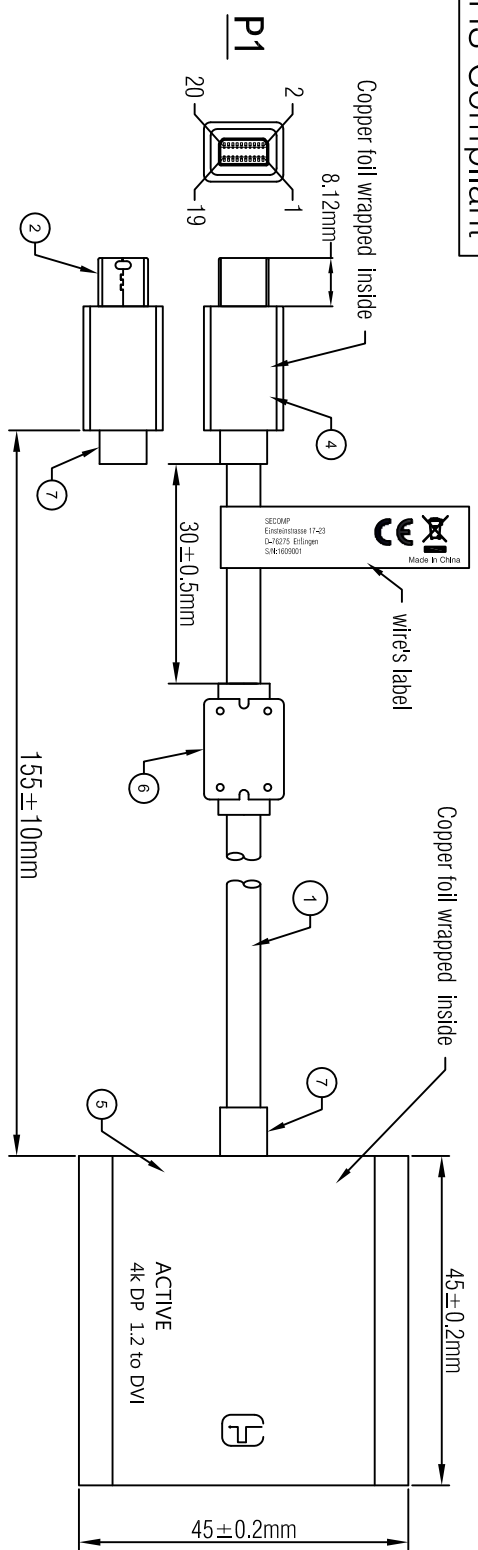

Datenblatt - Fiche technique - Data sheet

12.03.3176

ROLINE GOLD 4K2K Mini DisplayPort-DVI Adapter, Aktiv, v1.2 ,
Mini DP ST - DVI BU

ROLINE GOLD 4K2K Adaptateur Mini DisplayPort-DVI, MiniDP M - DVI F

ROLINE GOLD 4K2K Mini DisplayPort-DVI Adapter, MiniDP M - DVI F

WIRE ADDRESS

Function test:
Don't test it by test machine or test device, or it will be damaged.
It can only be tested by computer/ notebook/ player/ display device.
 1. Real Test Passed 3840*2160P 30Hz.
 2. Real Test Not Twinkling, Double Vision and Decolor.

7	45P BLACK PVC		G
6	FERRITE CORE SIZE: 9.8*13.5*6.35mm		PCS
5	DVI(24+5) FEMALE ABS SHELL(Gold Plated 1U ^m)		PCS
4	Mini DP 20P MALE ABS SHELL(Gold Plated 1U ^m)		PCS
3	DVI(24+5) FEMALE(White Insulator,Gold Plated 1U ^m) + Knurled nut+ PCB(A/DVI Active)		PCS
2	Mini DP 20P MALE(White Insulator,Gold Plated 1U ^m)		PCS
1	UL20276(82#*1P+D+AL/MV)*5+32#*5C+D+AL+B.OD=5.0mm, BLACK PVC JACKET.		PCS
NUMBER		PRODUCT SPECIFICATIONS	Quantity Unit

VER. A	REVISE	DATE
ROLINE GOLD Cable Adapter, Mini DP-DVI, M/F, V1.2		
Item	12.03.3176	
Draw	Kobe	Date: 2016.09.27
Approval		
Duty	F16	
Sample NO.		Drawings of 1/1 (Proportion) : 1/1 (Print(mm))

X-ON Electronics