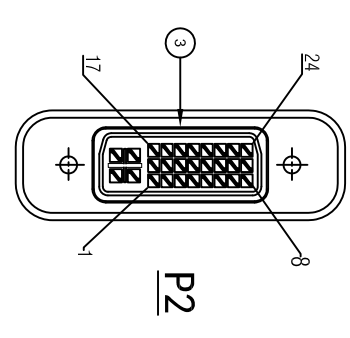

Datenblatt - Fiche technique - Data sheet

12.03.3176

ROLINE GOLD 4K2K Mini DisplayPort-DVI Adapter, Aktiv, v1.2 ,
Mini DP ST - DVI BU

ROLINE GOLD 4K2K Adaptateur Mini DisplayPort-DVI, MiniDP M - DVI F

ROLINE GOLD 4K2K Mini DisplayPort-DVI Adapter, MiniDP M - DVI F

WIRE ADDRESS

Function test:
Don't test it by test machine or test device, or it will be damaged.
It can only be tested by computer/ notebook/ player/ display device.
 1. Real Test Passed 3840*2160P 30Hz.
 2. Real Test Not Twinkling, Double Vision and Decolor.

7	45P BLACK PVC		G
6	FERRITE CORE SIZE: 9.8*13.5*6.35mm		PCS
5	DVI(24+5) FEMALE ABS SHELL(Gold Plated 1U ^m)		PCS
4	Mini DP 20P MALE ABS SHELL(Gold Plated 1U ^m)		PCS
3	DVI(24+5) FEMALE(White Insulator,Gold Plated 1U ^m) + Knurled nut+ PCB(A/DVI Active)		PCS
2	Mini DP 20P MALE(White Insulator,Gold Plated 1U ^m)		PCS
1	UL20276(82#*1P+D+AL/MV)*5+32#*5C+D+AL+B.OD=5.0mm, BLACK PVC JACKET.		PCS
NUMBER		PRODUCT SPECIFICATIONS	Quantity Unit