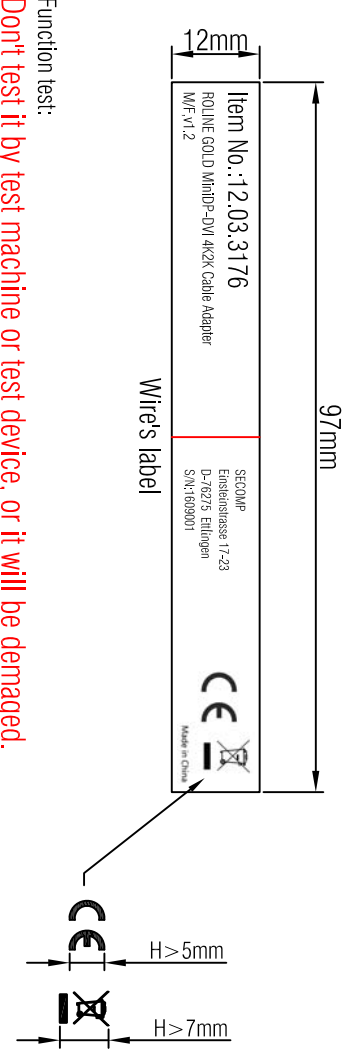

Datenblatt - Fiche technique - Data sheet

12.03.3176

ROLINE GOLD 4K2K Mini DisplayPort-DVI Adapter, Aktiv, v1.2 ,
Mini DP ST - DVI BU

ROLINE GOLD 4K2K Adaptateur Mini DisplayPort-DVI, MiniDP M - DVI F

ROLINE GOLD 4K2K Mini DisplayPort-DVI Adapter, MiniDP M - DVI F

WIRE ADDRESS

Function test:
Don't test it by test machine or test device, or it will be damaged.
It can only be tested by computer/ notebook/ player/ display device.
 1. Real Test Passed 3840*2160P 30Hz.
 2. Real Test Not Twinkling, Double Vision and Decolor.

7	45P BLACK PVC		G
6	FERRITE CORE SIZE: 9.8*13.5*6.35mm		PCS
5	DVI(24+5) FEMALE ABS SHELL(Gold Plated 1U ^m)		PCS
4	Mini DP 20P MALE ABS SHELL(Gold Plated 1U ^m)		PCS
3	DVI(24+5) FEMALE(White Insulator,Gold Plated 1U ^m) + Knurled nut+ PCB(A/DVI Active)		PCS
2	Mini DP 20P MALE(White Insulator,Gold Plated 1U ^m)		PCS
1	UL20276(82#*1P+D+AL/MV)*5+32#*5C+D+AL+B.OD=5.0mm, BLACK PVC JACKET.		PCS
NUMBER		PRODUCT SPECIFICATIONS	Quantity Unit

VER. A	REVISE	DATE
ROLINE GOLD Cable Adapter, Mini DP-DVI, M/F, V1.2		
Item	12.03.3176	
Draw	Kobe	Date: 2016.09.27
Approval		
Duty	F16	
Sample NO.		Drawings of 1/1 (Proportion) : 1/1 (Print(mm))

X-ON Electronics