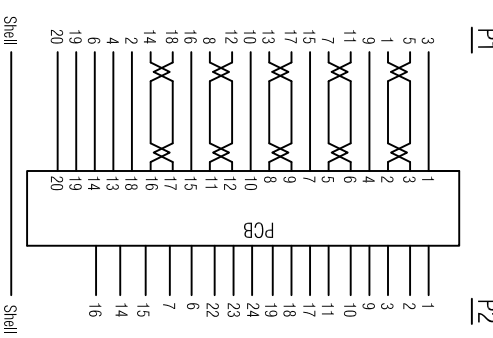

Datenblatt - Fiche technique - Data sheet

12.03.3176

ROLINE GOLD 4K2K Mini DisplayPort-DVI Adapter, Aktiv, v1.2 ,
Mini DP ST - DVI BU

ROLINE GOLD 4K2K Adaptateur Mini DisplayPort-DVI, MiniDP M - DVI F

ROLINE GOLD 4K2K Mini DisplayPort-DVI Adapter, MiniDP M - DVI F

WIRE ADDRESS

Function test:
Don't test it by test machine or test device, or it will be damaged.
It can only be tested by computer/ notebook/ player/ display device.
 1. Real Test Passed 3840*2160P 30Hz.
 2. Real Test Not Twinkling, Double Vision and Decolor.

7	45P BLACK PVC		G
6	FERRITE CORE SIZE: 9.8*13.5*6.35mm		PCS
5	DVI(24+5) FEMALE ABS SHELL(Gold Plated 1U ^m)		PCS
4	Mini DP 20P MALE ABS SHELL(Gold Plated 1U ^m)		PCS
3	DVI(24+5) FEMALE(White Insulator,Gold Plated 1U ^m) + Knurled nut+ PCB(A/DVI Active)		PCS
2	Mini DP 20P MALE(White Insulator,Gold Plated 1U ^m)		PCS
1	UL20276(82#*1P+D+AL/MV)*5+32#*5C+D+AL+B.OD=5.0mm, BLACK PVC JACKET.		PCS
NUMBER		PRODUCT SPECIFICATIONS	Quantity Unit