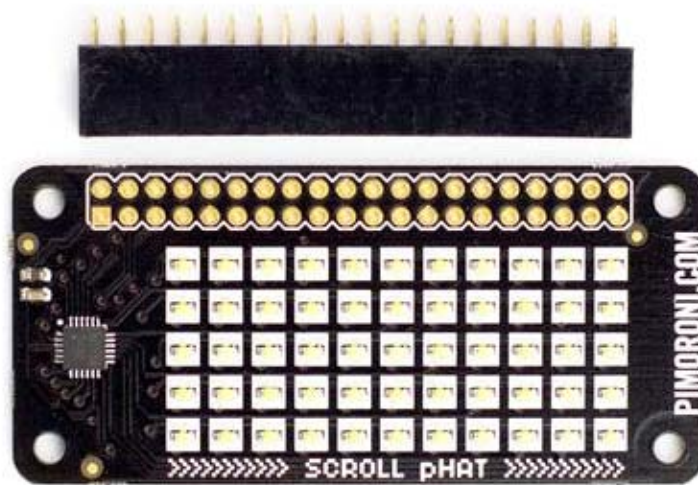

## Scroll pHAT

PIM136

**We don't sell this product anymore, but we've left this page here for reference.**

**Please check out our Scroll pHAT HD which has more than twice as many pixels for the new version of this product!**

Bazinga! Let your Pi talk back with this slick little 11 x 5 LED matrix pHAT.

At the heart of Scroll pHAT is ISSI's IS31FL3730 matrix LED driver chip. It can drive multiple LED matrix and segment display formats and also supports controllable display brightness.

Scroll pHAT has a matrix of 5x11 (55 total) bright white LEDs that is ideal for scrolling messages, showing graphs, and drawing pictures. Use it to output your IP address, show CPU usage, make a scrolling name badge, or play pong or snake!

## Features

- 5x11 (55 total) bright white LEDs
- Matrix-wide brightness control (although not individual brightness control)
- IS31FL3730 matrix driver chip
- Compatible with Raspberry Pi 3, 2, B+, A+, Zero, and Zero W
- Python library
- **Female header requires soldering**