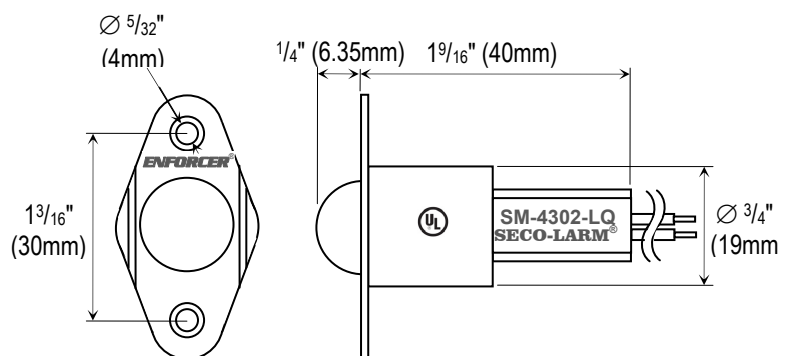

Dimensions:

SECO-LARM® U.S.A., Inc.

16842 Millikan Avenue, Irvine, CA 92606

Phone: (949) 261-2999 | (800) 662-0800 Fax: (949) 261-7326

Website: www.seco-larm.com Email: sales@seco-larm.com