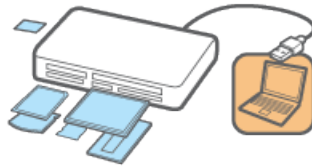

SuperSpeed USB 3.0 Multi-Card Reader / Writer

How does it work?

- Plug card reader / writer into computer's USB port with included cable
- Insert memory card into reader / writer and transfer files to / from your computer

Requirements:

1. **PC**
2. Windows XP, Windows Vista, and Windows 7
   - Available USB port (USB 3.0 port for SuperSpeed mode)
3. **Mac**
4. Compatible with USB 2.0 and 1.1

Package Contents:

- 1 x USB 3.0 Multi-Card Reader / Writer
- 1 x USB 3.0 Cable (Micro-B to Standard-A)
- 1 x Quick Start Guide
- 1 x Warranty Card

SPECIFICATIONS

Function

Dimensions

POP Information

10" Peg Hook	5
6" Peg Hook	3

Unit Dimensions

Height	0.5in (1.3cm)
Depth	1.9in (4.8cm)
Length	3.3in (8.4cm)

Inner Pack

Width	11.3in (28.7cm)
Height	7.9in (20.1cm)
Depth	6.4in (16.3cm)
Inner Pack Qty.	6

Unit Package Dimensions

Width	5.5in (14cm)
Height	7.5in (19.1cm)
Depth	2in (5.1cm)

Master Carton

Width	23.3in (59.2cm)
Height	8.5in (21.6cm)
Depth	13.1in (33.3cm)
Master Carton Qty.	24

Weight

Master Carton Wt.	10.8lbs (4.9kgs)
Inner Pack Wt.	2.3lbs (1kg)
Unit Pack Wt.	0.3lb (0.14kgs)
Unit Wt.	0.1lb (0.05kgs)