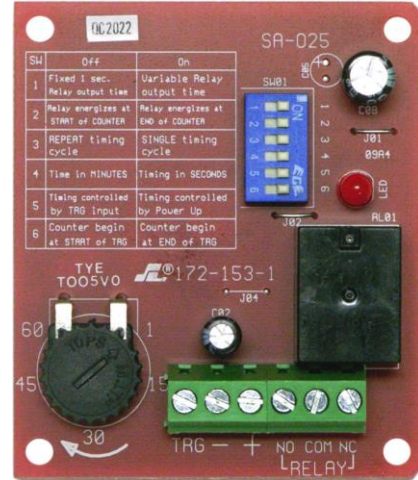

Multi-Purpose Programmable Timer

SA-025Q

The **ENFORCER® SA-025Q Multi-Purpose Programmable Timer** is suitable for use with a wide range of timed security and access control products, such as electric door strikes, sirens, or bells. DIP switches for programming and auto-sensing of input voltage make installation easy.

Features:

- Timer can be set from 1 second to 60 minutes
- Can be triggered by positive voltage (+DC), or closure or opening of dry contact
- Relay can be programmed to activate at the start or at the end of the timing cycle
- Relay can also be set to activate for one second at the end of the timing cycle
- Programmable for pulse (flash) activation
- Built-in reset function to manually reset timing cycle
- Form C relay, contacts rated 8A@120VAC/24VDC
- LED indicates relay is energized
- 12VDC/24VDC Operation (auto sensing)
- Current: 1mA (standby), 50mA (active)
- Board measures 2 7/8" x 2 1/2" (73x63 mm)
- Functions programmed via DIP switches – no jumpers to cut

Sample Application:

In this application, the **SA-025Q** is connected to an electric strike (**SD-995C**) and an N.O. contact or switch. The output is set via the DIP switches for a momentary trigger with no delay.