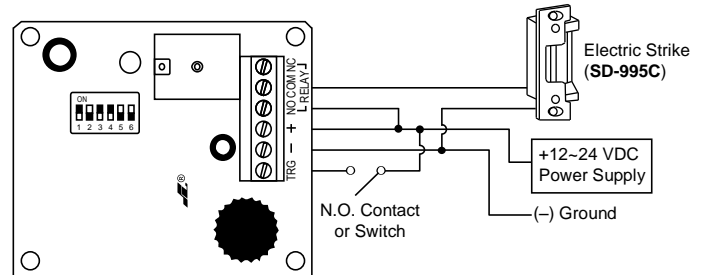

Multi-Purpose Programmable Timer

SA-025Q

The **ENFORCER® SA-025Q Multi-Purpose Programmable Timer** is suitable for use with a wide range of timed security and access control products, such as electric door strikes, sirens, or bells. DIP switches for programming and auto-sensing of input voltage make installation easy.

Features:

- Timer can be set from 1 second to 60 minutes
- Can be triggered by positive voltage (+DC), or closure or opening of dry contact
- Relay can be programmed to activate at the start or at the end of the timing cycle
- Relay can also be set to activate for one second at the end of the timing cycle
- Programmable for pulse (flash) activation
- Built-in reset function to manually reset timing cycle
- Form C relay, contacts rated 8A@120VAC/24VDC
- LED indicates relay is energized
- 12VDC/24VDC Operation (auto sensing)
- Current: 1mA (standby), 50mA (active)
- Board measures 2 7/8" x 2 1/2" (73x63 mm)
- Functions programmed via DIP switches – no jumpers to cut

Sample Application:

In this application, the **SA-025Q** is connected to an electric strike (**SD-995C**) and an N.O. contact or switch. The output is set via the DIP switches for a momentary trigger with no delay.