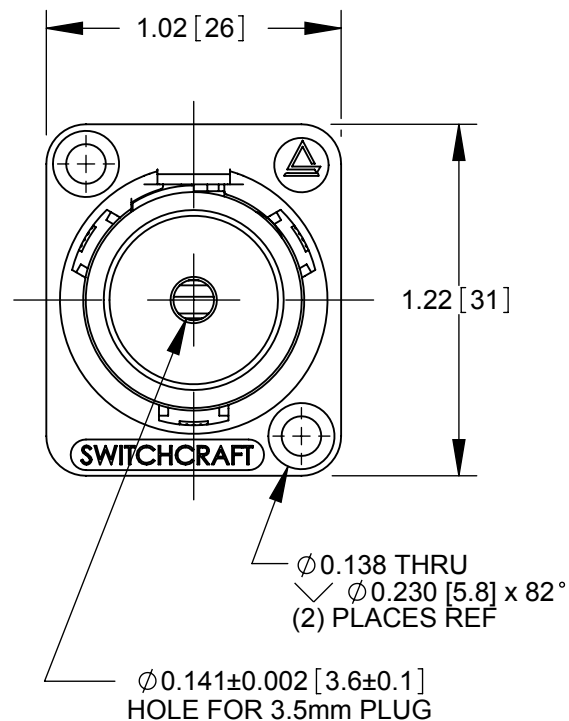

**EH35MMSNSC
SHOWN**

**RECOMMENDED
PANEL CUT-OUT**

NOTES:

- MATERIALS:**
HOUSING - ZINC ALLOY, SEE TABLE FOR FINISH
RETAINING NUT - BRASS, NICKEL PLATED
3.5mm PHONE JACK:
JACK HOUSING - BRASS, NICKEL PLATED
SPRINGS - NICKEL SILVER
INSULATORS - THERMOPLASTIC
INSERT OVERMOLD - THERMOPLASTIC
- SHIPPED ASSEMBLED WITHOUT PANEL MOUNTING HARDWARE. ADD "PKG" SUFFIX TO INCLUDE MOUNTING SCREWS AND INDIVIDUAL PACKAGING.
- THESE PRODUCTS ARE RoHS COMPLIANT.

PART NUMBER	DESCRIPTION	E SERIES HOUSING FINISH
EH35MMMSC	EH SERIES 3.5mm JACK, 2-CONDUCTOR MONO	NICKEL
EH35MMMSCB	EH SERIES 3.5mm JACK, 2-CONDUCTOR MONO	BLACK CHROME
EH35MMSSC	EH SERIES 3.5mm JACK, 3-CONDUCTOR STEREO	NICKEL
EH35MMSSCB	EH SERIES 3.5mm JACK, 3-CONDUCTOR STEREO	BLACK CHROME
EH35MMSNSC	EH SERIES 3.5mm JACK, 5-CONDUCTOR STEREO NORMALED	NICKEL
EH35MMSNSCB	EH SERIES 3.5mm JACK, 5-CONDUCTOR STEREO NORMALED	BLACK CHROME

CUSTOMER DRAWING

					THIS DRAWING DESCRIBES A DESIGN CONSIDERED PROPRIETARY IN NATURE, DEVELOPED AND MANUFACTURED BY SWITCHCRAFT INC. AND IS RELEASED ON A CONFIDENTIAL BASIS FOR IDENTIFICATION PURPOSES ONLY.				
					SIZE	WIDTH	MULT	LBS/M	TEMPER
					UNLESS OTHERWISE SPECIFIED			MATERIAL SPEC No.	
					1. ALL DIMENSIONS IN INCHES			SCALE 1.5:1	
					- TWO PLACE DECIMALS ±0.02			Switchcraft®	
					- THREE PLACE DECIMALS ±0.005			SHEET 1 OF 1	
A	25459	10/20/06	RS	TJK	DATE DRAWN	BY	CHKD	APVD	PART No.
REV	ECO NUMBER	DATE	BY	APVD	10/17/05	PNK	RS	TJK	EH35MM SERIES
REVISIONS					DO NOT SCALE DRAWING				
					NAME			REV	
					EH SERIES 3.5mm PHONE JACK			A	