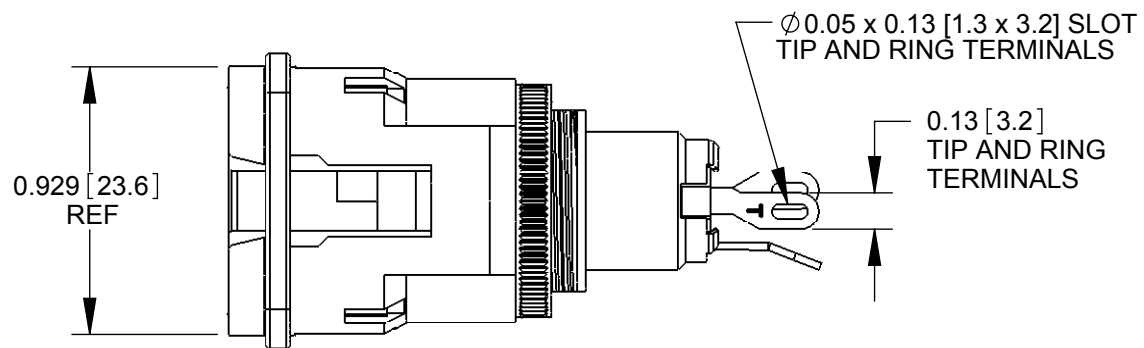

**EH35MMSNSC
SHOWN**

**RECOMMENDED
PANEL CUT-OUT**

NOTES:

- MATERIALS:**
HOUSING - ZINC ALLOY, SEE TABLE FOR FINISH
RETAINING NUT - BRASS, NICKEL PLATED
3.5mm PHONE JACK:
JACK HOUSING - BRASS, NICKEL PLATED
SPRINGS - NICKEL SILVER
INSULATORS - THERMOPLASTIC
INSERT OVERMOLD - THERMOPLASTIC
- SHIPPED ASSEMBLED WITHOUT PANEL MOUNTING HARDWARE. ADD "PKG" SUFFIX TO INCLUDE MOUNTING SCREWS AND INDIVIDUAL PACKAGING.
- THESE PRODUCTS ARE RoHS COMPLIANT.

PART NUMBER	DESCRIPTION	E SERIES HOUSING FINISH
EH35MMMSC	EH SERIES 3.5mm JACK, 2-CONDUCTOR MONO	NICKEL
EH35MMMSCB	EH SERIES 3.5mm JACK, 2-CONDUCTOR MONO	BLACK CHROME
EH35MMSSC	EH SERIES 3.5mm JACK, 3-CONDUCTOR STEREO	NICKEL
EH35MMSSCB	EH SERIES 3.5mm JACK, 3-CONDUCTOR STEREO	BLACK CHROME
EH35MMSNSC	EH SERIES 3.5mm JACK, 5-CONDUCTOR STEREO NORMALED	NICKEL
EH35MMSNSCB	EH SERIES 3.5mm JACK, 5-CONDUCTOR STEREO NORMALED	BLACK CHROME

CUSTOMER DRAWING

					THIS DRAWING DESCRIBES A DESIGN CONSIDERED PROPRIETARY IN NATURE, DEVELOPED AND MANUFACTURED BY SWITCHCRAFT INC. AND IS RELEASED ON A CONFIDENTIAL BASIS FOR IDENTIFICATION PURPOSES ONLY.				
					SIZE	WIDTH	MULT	LBS/M	TEMPER
					UNLESS OTHERWISE SPECIFIED			MATERIAL SPEC No.	
					1. ALL DIMENSIONS IN INCHES			SCALE 1.5:1	
					- TWO PLACE DECIMALS ±0.02			Switchcraft®	
					- THREE PLACE DECIMALS ±0.005			SHEET 1 OF 1	
A	25459	10/20/06	RS	TJK	DATE DRAWN	BY	CHKD	APVD	PART No.
REV	ECO NUMBER	DATE	BY	APVD	10/17/05	PNK	RS	TJK	EH35MM SERIES
REVISIONS					DO NOT SCALE DRAWING				
					NAME			REV	
					EH SERIES 3.5mm PHONE JACK			A	