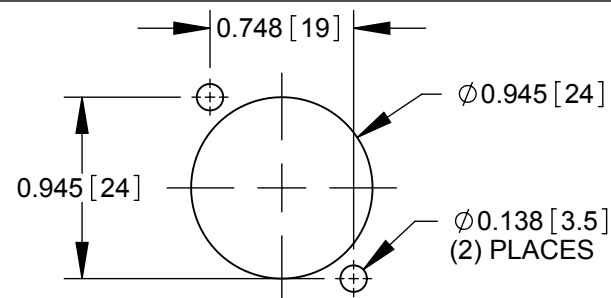

**EH35MMSNSC
SHOWN**

**RECOMMENDED
PANEL CUT-OUT**