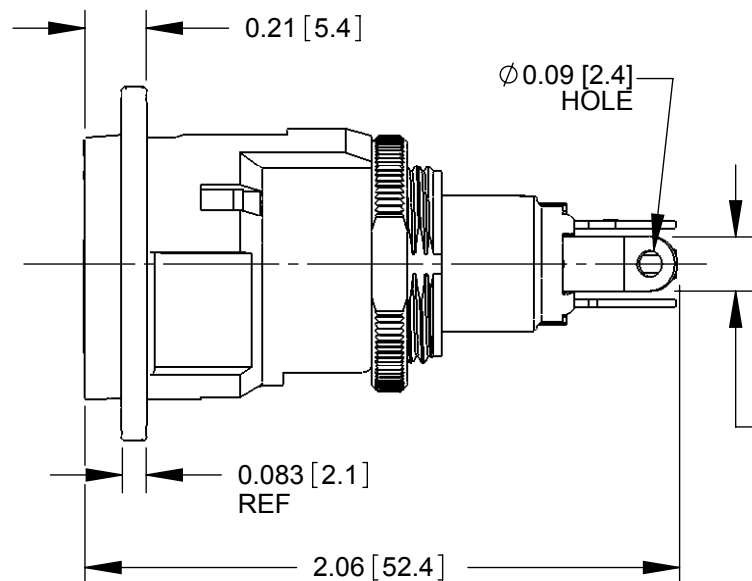

**EH35MMSNSC
SHOWN**

**RECOMMENDED
PANEL CUT-OUT**

NOTES:

- MATERIALS:**
HOUSING - ZINC ALLOY, SEE TABLE FOR FINISH
RETAINING NUT - BRASS, NICKEL PLATED
3.5mm PHONE JACK:
JACK HOUSING - BRASS, NICKEL PLATED
SPRINGS - NICKEL SILVER
INSULATORS - THERMOPLASTIC
INSERT OVERMOLD - THERMOPLASTIC
- SHIPPED ASSEMBLED WITHOUT PANEL MOUNTING HARDWARE. ADD "PKG" SUFFIX TO INCLUDE MOUNTING SCREWS AND INDIVIDUAL PACKAGING.
- THESE PRODUCTS ARE RoHS COMPLIANT.

PART NUMBER	DESCRIPTION	E SERIES HOUSING FINISH
EH35MMMSC	EH SERIES 3.5mm JACK, 2-CONDUCTOR MONO	NICKEL
EH35MMMSCB	EH SERIES 3.5mm JACK, 2-CONDUCTOR MONO	BLACK CHROME
EH35MMSSC	EH SERIES 3.5mm JACK, 3-CONDUCTOR STEREO	NICKEL
EH35MMSSCB	EH SERIES 3.5mm JACK, 3-CONDUCTOR STEREO	BLACK CHROME
EH35MMSNSC	EH SERIES 3.5mm JACK, 5-CONDUCTOR STEREO NORMALED	NICKEL
EH35MMSNSCB	EH SERIES 3.5mm JACK, 5-CONDUCTOR STEREO NORMALED	BLACK CHROME

CUSTOMER DRAWING

					THIS DRAWING DESCRIBES A DESIGN CONSIDERED PROPRIETARY IN NATURE, DEVELOPED AND MANUFACTURED BY SWITCHCRAFT INC. AND IS RELEASED ON A CONFIDENTIAL BASIS FOR IDENTIFICATION PURPOSES ONLY.				
					SIZE	WIDTH	MULT	LBS/M	TEMPER
					UNLESS OTHERWISE SPECIFIED			MATERIAL SPEC No.	
					1. ALL DIMENSIONS IN INCHES			SCALE 1.5:1	
					- TWO PLACE DECIMALS ±0.02			Switchcraft®	
					- THREE PLACE DECIMALS ±0.005			SHEET 1 OF 1	
A	25459	10/20/06	RS	TJK	DATE DRAWN	BY	CHKD	APVD	PART No.
REV	ECO NUMBER	DATE	BY	APVD	10/17/05	PNK	RS	TJK	EH35MM SERIES
REVISIONS					DO NOT SCALE DRAWING				
					NAME			REV	
					EH SERIES 3.5mm PHONE JACK			A	