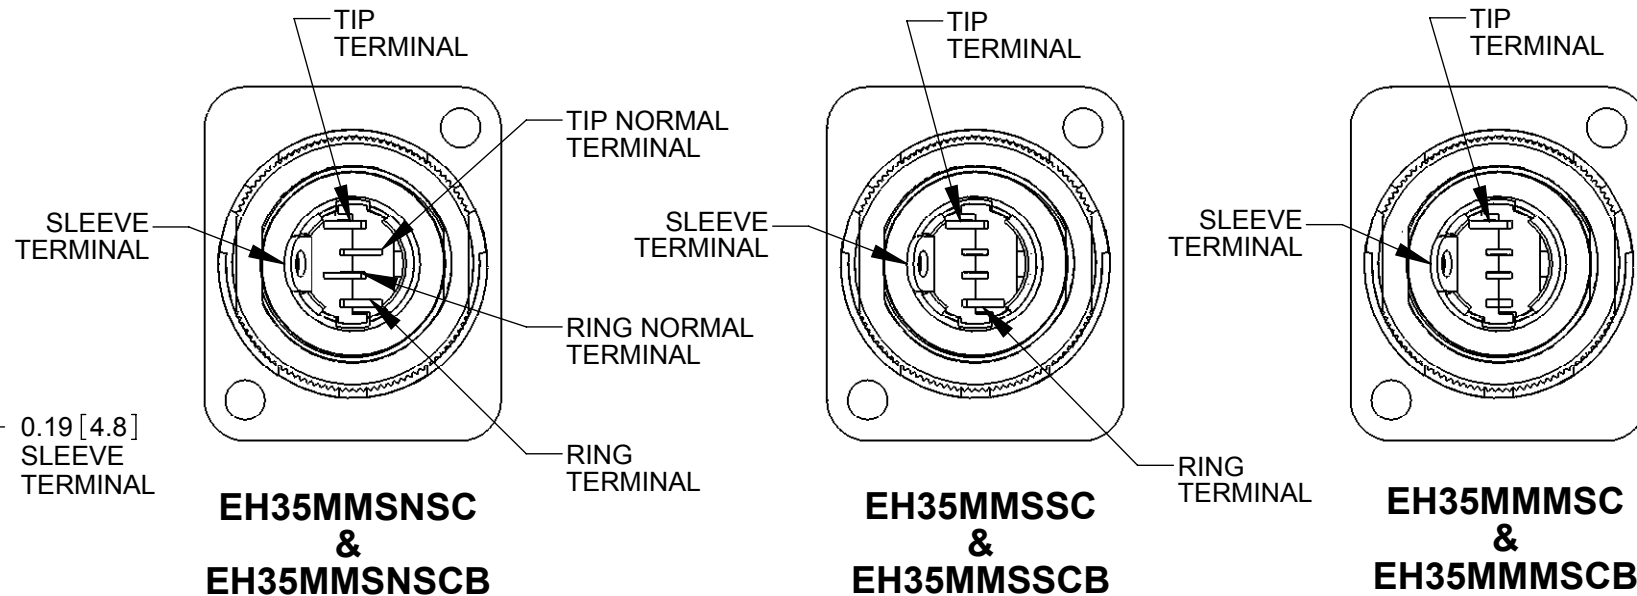

**EH35MMSNSC
SHOWN**

**RECOMMENDED
PANEL CUT-OUT**

NOTES:

- MATERIALS:**
HOUSING - ZINC ALLOY, SEE TABLE FOR FINISH
RETAINING NUT - BRASS, NICKEL PLATED
3.5mm PHONE JACK:
JACK HOUSING - BRASS, NICKEL PLATED
SPRINGS - NICKEL SILVER
INSULATORS - THERMOPLASTIC
INSERT OVERMOLD - THERMOPLASTIC
- SHIPPED ASSEMBLED WITHOUT PANEL MOUNTING HARDWARE. ADD "PKG" SUFFIX TO INCLUDE MOUNTING SCREWS AND INDIVIDUAL PACKAGING.
- THESE PRODUCTS ARE RoHS COMPLIANT.

PART NUMBER	DESCRIPTION	E SERIES HOUSING FINISH
EH35MMMSC	EH SERIES 3.5mm JACK, 2-CONDUCTOR MONO	NICKEL
EH35MMMSCB	EH SERIES 3.5mm JACK, 2-CONDUCTOR MONO	BLACK CHROME
EH35MMSSC	EH SERIES 3.5mm JACK, 3-CONDUCTOR STEREO	NICKEL
EH35MMSSCB	EH SERIES 3.5mm JACK, 3-CONDUCTOR STEREO	BLACK CHROME
EH35MMSNSC	EH SERIES 3.5mm JACK, 5-CONDUCTOR STEREO NORMALED	NICKEL
EH35MMSNSCB	EH SERIES 3.5mm JACK, 5-CONDUCTOR STEREO NORMALED	BLACK CHROME

CUSTOMER DRAWING

					THIS DRAWING DESCRIBES A DESIGN CONSIDERED PROPRIETARY IN NATURE, DEVELOPED AND MANUFACTURED BY SWITCHCRAFT INC. AND IS RELEASED ON A CONFIDENTIAL BASIS FOR IDENTIFICATION PURPOSES ONLY.				
					SIZE	WIDTH	MULT	LBS/M	TEMPER
					UNLESS OTHERWISE SPECIFIED			MATERIAL SPEC No.	
					1. ALL DIMENSIONS IN INCHES			SCALE 1.5:1	
					- TWO PLACE DECIMALS ±0.02			Switchcraft®	
					- THREE PLACE DECIMALS ±0.005			SHEET 1 OF 1	
A	25459	10/20/06	RS	TJK	DATE DRAWN	BY	CHKD	APVD	PART No.
REV	ECO NUMBER	DATE	BY	APVD	10/17/05	PNK	RS	TJK	EH35MM SERIES
REVISIONS					DO NOT SCALE DRAWING				
					NAME			REV	
					EH SERIES 3.5mm PHONE JACK			A	