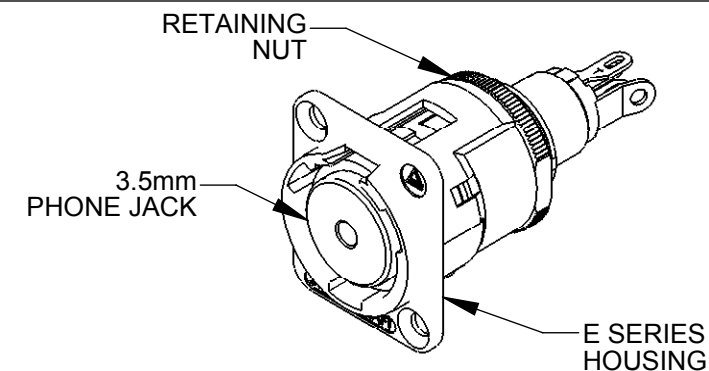

**EH35MMSNSC
SHOWN**

**RECOMMENDED
PANEL CUT-OUT**

NOTES:

- MATERIALS:**
HOUSING - ZINC ALLOY, SEE TABLE FOR FINISH
RETAINING NUT - BRASS, NICKEL PLATED
3.5mm PHONE JACK:
JACK HOUSING - BRASS, NICKEL PLATED
SPRINGS - NICKEL SILVER
INSULATORS - THERMOPLASTIC
INSERT OVERMOLD - THERMOPLASTIC
- SHIPPED ASSEMBLED WITHOUT PANEL MOUNTING HARDWARE. ADD "PKG" SUFFIX TO INCLUDE MOUNTING SCREWS AND INDIVIDUAL PACKAGING.
- THESE PRODUCTS ARE RoHS COMPLIANT.

PART NUMBER	DESCRIPTION	E SERIES HOUSING FINISH
EH35MMMSC	EH SERIES 3.5mm JACK, 2-CONDUCTOR MONO	NICKEL
EH35MMMSCB	EH SERIES 3.5mm JACK, 2-CONDUCTOR MONO	BLACK CHROME
EH35MMSSC	EH SERIES 3.5mm JACK, 3-CONDUCTOR STEREO	NICKEL
EH35MMSSCB	EH SERIES 3.5mm JACK, 3-CONDUCTOR STEREO	BLACK CHROME
EH35MMSNSC	EH SERIES 3.5mm JACK, 5-CONDUCTOR STEREO NORMALED	NICKEL
EH35MMSNSCB	EH SERIES 3.5mm JACK, 5-CONDUCTOR STEREO NORMALED	BLACK CHROME

CUSTOMER DRAWING

					THIS DRAWING DESCRIBES A DESIGN CONSIDERED PROPRIETARY IN NATURE, DEVELOPED AND MANUFACTURED BY SWITCHCRAFT INC. AND IS RELEASED ON A CONFIDENTIAL BASIS FOR IDENTIFICATION PURPOSES ONLY.				
					SIZE	WIDTH	MULT	LBS/M	TEMPER
					UNLESS OTHERWISE SPECIFIED			MATERIAL SPEC No.	
					1. ALL DIMENSIONS IN INCHES			SCALE 1.5:1	
					- TWO PLACE DECIMALS ±0.02			Switchcraft®	
					- THREE PLACE DECIMALS ±0.005			SHEET 1 OF 1	
A	25459	10/20/06	RS	TJK	DATE DRAWN	BY	CHKD	APVD	PART No.
REV	ECO NUMBER	DATE	BY	APVD	10/17/05	PNK	RS	TJK	EH35MM SERIES
REVISIONS					DO NOT SCALE DRAWING				
					NAME			REV	
					EH SERIES 3.5mm PHONE JACK			A	