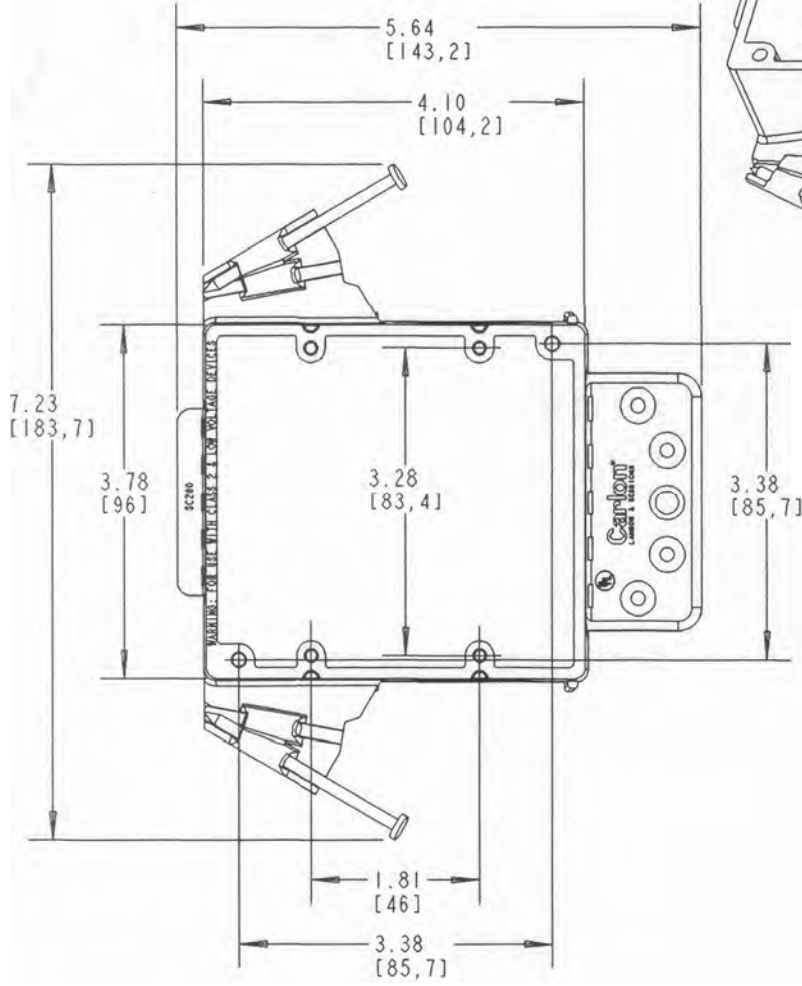

**CARLON**

SCALE 0.500

OPENING FOR 3/4" PORT  
KNOCKOUTS FOR 1" & 1-1/4" PORTS

NOTE:  
ALL DIMENSIONS ARE IN INCH/MILLIMETERS.

TITLE		2 GANG - OPEN BACK BRACKET		DRN.	DATE	PART NO:	SC200A				
LAMSON & SESSIONS		ALL DRAWINGS ARE THE PROPERTY OF LAMSON & SESSIONS AND SHALL NOT BE REPRODUCED IN ANY FORM WITHOUT LAMSON & SESSIONS' APPROVAL AND ARE TO BE PROMPTLY RETURNED UPON REQUEST.				APP.	DATE	DRAWING NO:	AC04003	REV.	A