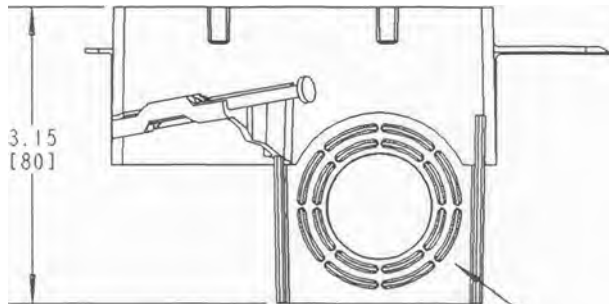

**CARLON**

SCALE 0.500

OPENING FOR 3/4" PORT  
KNOCKOUTS FOR 1" & 1-1/4" PORTS

NOTE:  
ALL DIMENSIONS ARE IN INCH/MILLIMETERS.

TITLE		2 GANG - OPEN BACK BRACKET		DRN.	DATE	PART NO:	SC200A				
LAMSON & SESSIONS		ALL DRAWINGS ARE THE PROPERTY OF LAMSON & SESSIONS AND SHALL NOT BE REPRODUCED IN ANY FORM WITHOUT LAMSON & SESSIONS' APPROVAL AND ARE TO BE PROMPTLY RETURNED UPON REQUEST.				APP.	DATE	DRAWING NO:	AC04003	REV.	A