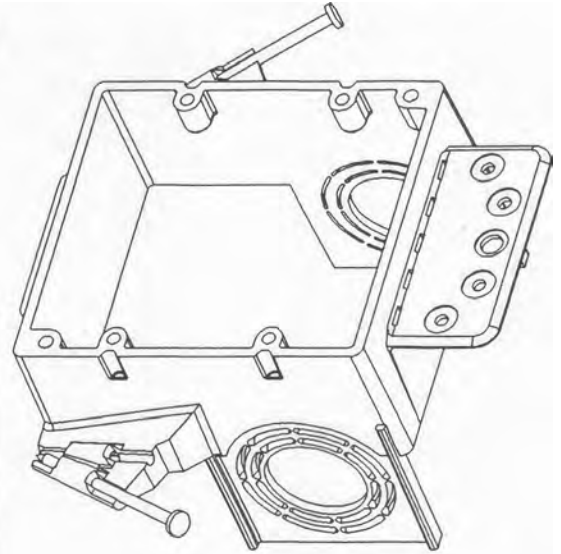

**CARLON**

SCALE 0.500

OPENING FOR 3/4" PORT  
KNOCKOUTS FOR 1" & 1-1/4" PORTS

NOTE:  
ALL DIMENSIONS ARE IN INCH/MILLIMETERS.

TITLE		2 GANG - OPEN BACK BRACKET		DRN.	DATE	PART NO:	SC200A				
LAMSON & SESSIONS		ALL DRAWINGS ARE THE PROPERTY OF LAMSON & SESSIONS AND SHALL NOT BE REPRODUCED IN ANY FORM WITHOUT LAMSON & SESSIONS' APPROVAL AND ARE TO BE PROMPTLY RETURNED UPON REQUEST.				APP.	DATE	DRAWING NO:	AC04003	REV.	A