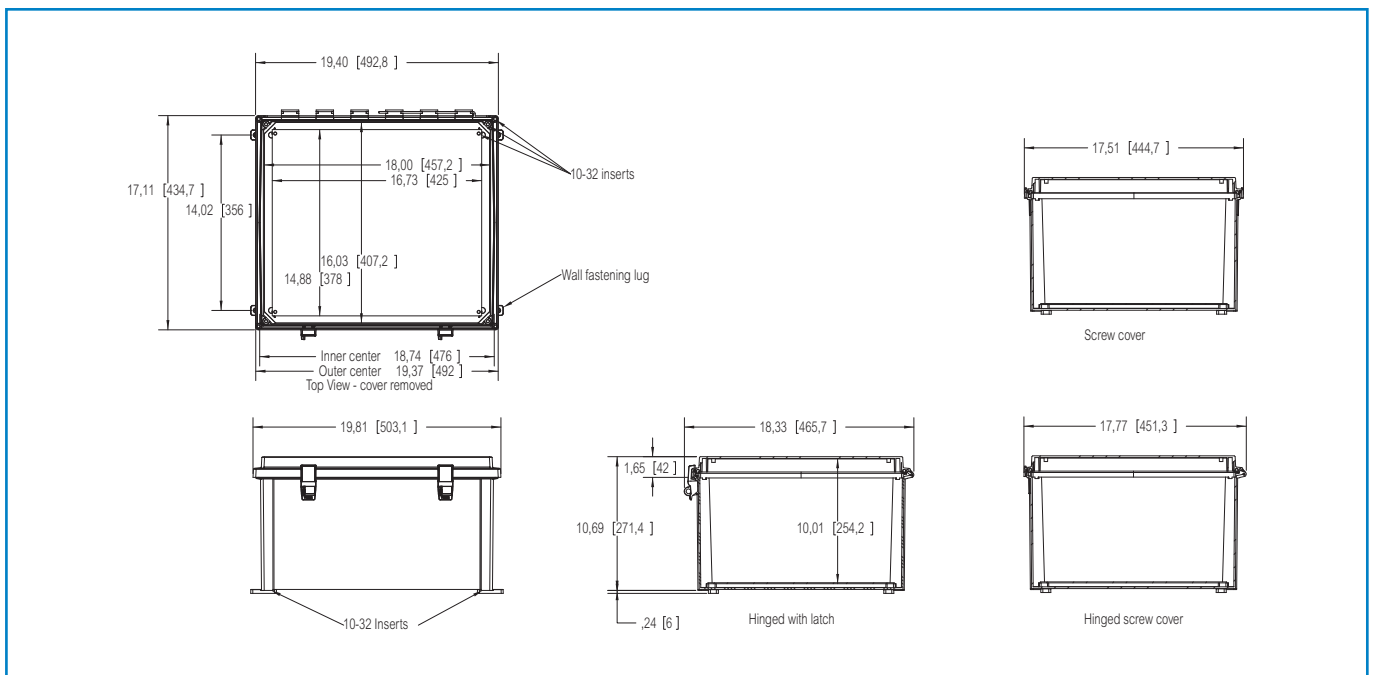

Sample photo

Order symbol: AR181610CHSST
Product nbr: 8561083
Description: PC Enclosure
Remarks: Hinged transparent cover w/S.S. Quick release latch

EAN: 6418074067289
EI. number:
Finland:

Including: Hinged cover base with 10-32 brass inserts, latched cover with formed in place PUR gasket, and stainless hinge pin. Quick release latches. (Latch options available.) Enclosure mounting foot kit. Accessory 10-32 screws for panel mounting.

Dimensions:				Accessories:	
	Length	Width	Height		
mm:	457	406	254	ALBP1816	Aluminum Back Panel
inch:	18.0	16.0	10.0	ADFP1816	Dead Front Panel w/ screws
Materials:				ASP1816	Aluminum Swing Panel
Material:	Polycarbonate			APSPK1816 Plastic	Swing Panel Kit incl. Panel
Base colour:	RAL 7035 -light grey			ASPK1816	Swing Panel Kit incl. Panel
Cover screws material:	Stainless steel			AMFL16	16" Mounting Flange Set
Cover colour:	Clear transparent			Rating:	
Gasket material:	Polyurethane			Ingress Protection (EN 60529): IP66/IP67	
Temperatures:				Electrical insulation: Totally insulated	
Temperature °C (short term):	-40 ... 140 °C			Halogen free (DIN/VDE 0472, Part 815): 0	
Temperature °C (continuous):	-40 ... 80 °C			UV resistance: UL 508	
Temperature °F (short term):	-40 ... 284 °F			Flammability Rating: UL 508	
Temperature °F (continuous):	-40 ... 175 °F			Glow Wire Test (IEC 695-2-1) °C: 960	
Accessories:				NEMA Class: UL Type 4, 4X, 6, 6P, 12 and 13	
ABP1816	Painted Steel Back Panel				