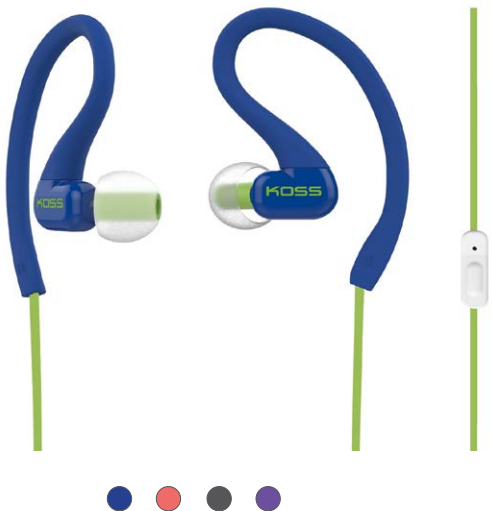

KE10

- Soft sculpted earbuds
- Slim and compact design with robust sound
- Built for long-lasting comfort
- Available in blue, coral, mint, violet, white and pink

40-20,000 Hz
 32 ohms
 100 dB SPL/1mW
 Straight, Dual Entry, 4ft/1.2m

18-20,000 Hz
 16 ohms
 110 dB SPL/1mW
 Straight, Dual Entry, 4ft/1.2m

KEB6i

- Noise isolating in-ear headphones
- Compact design with robust sound
- Dynamic element for extended frequency response
- Include small, medium and large silicone ear cushions for customized fit
- One-Touch Microphone controls your device and answer calls
- Available in black, white, blue, green, pink, red, and violet

16-20,000 Hz
 32 ohms
 106 dB SPL/1mW
 Straight, Dual Entry, 4ft/1.2m

KSC32igry

KSC32i FitClips

- Ultra lightweight earclip headphones
- New in-ear ported design
- Elements rest comfortably in ear to create noise isolating seal
- Soft flexible clips rest comfortably around the ear
- One-Touch Microphone controls your device and answer calls
- Includes three pairs of silicon ear tips for optimum comfort and noise isolation
- Available in blue, coral, gray, and violet