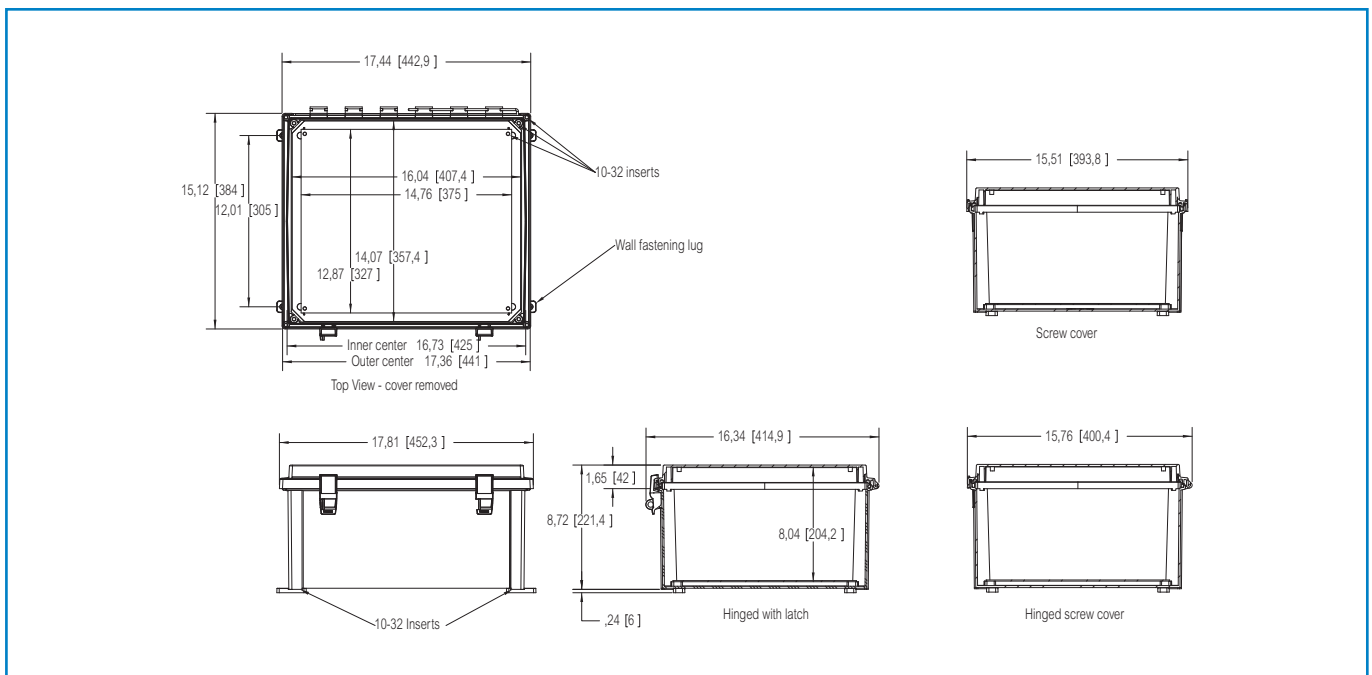

Sample photo

Order symbol: AR16148CHSCT
Product nbr: 8561074
Description: PC Enclosure
Remarks: Kinged transparent screw cover

EAN: 6418074066640
EI. number:
Finland:

Including: Hinged screw cover base with 10-32 brass inserts, cover with formed in place PUR gasket, stainless hinge pin and 2 cover screws. Enclosure mounting foot kit. Accessory 10-32 screws for panel mounting.

Dimensions:	Length	Width	Height	Accessories:	
mm:	406	356	203	ALBP1614	Aluminum Back Panel
inch:	16.0	14.0	8.0	ADFP1614	Dead Front Panel w/ screws
Materials:				ASP1614	Aluminum Swing Panel
Material:	Polycarbonate			ASPK1614	Swing Panel Kit incl. Panel
Base colour:	RAL 7035 -light grey			ASPHK16	Swing Panel Kit w/o Panel
Cover screws material:	Stainless steel			AMFL14	14" Mounting Flange Set
Cover colour:	Clear transparent			Rating:	
Gasket material:	Polyurethane			Ingress Protection (EN 60529): IP66/IP67	
Temperatures:				Electrical insulation: Totally insulated	
Temperature °C (short term):	-40 ... 140 °C			Halogen free (DIN/VDE 0472, Part 815): 0	
Temperature °C (continuous):	-40 ... 80 °C			UV resistance: UL 508	
Temperature °F (short term):	-40 ... 284 °F			Flammability Rating: UL 508	
Temperature °F (continuous):	-40 ... 175 °F			Glow Wire Test (IEC 695-2-1) °C: 960	
Accessories:				NEMA Class: UL Type 4, 4X, 6, 6P, 12 and 13	
ABP1614	Painted Steel Back Panel				