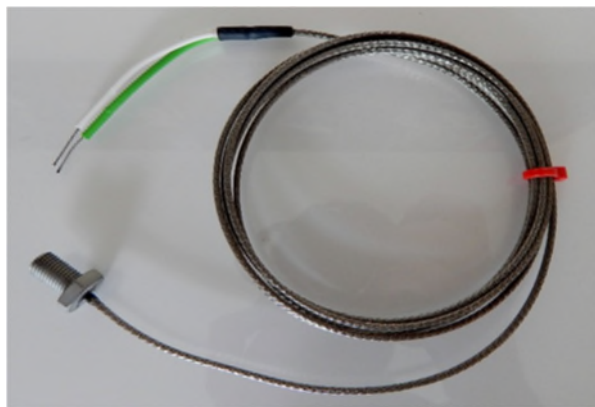

IEC Bolt Thermocouple with 2m of Glass Fibre Stainless Steel Over Braided Cable
Available in type 'K'

About Labfacility

Formed in 1971, Labfacility specialize in the field of Temperature and Process Measurement.

We are the largest UK manufacturer of both temperature sensors and thermocouple connectors.

Quality & Service

Quality and Service are key elements in the continued growth of Labfacility.

Technical support is always freely available from our experienced technical sales teams and the company has ISO9001 accreditation.

Bolt sensors is generally screwed into the surface which normally increases the speed of response and sensitivity of the measurement. Suitable for use up to +250°C.

- Available in type 'K'
- Bolts have grounded junctions
- Bolt thread/pitch sizes available: M8 x 1mm
- Bolt lengths available 25mm
- Each bolt has 2 metres of glass fibre stainless steel over braided cable, terminating in bare tails
- Suitable for use up to +250°C

Type	Thread Pitch	Thread Length	Cable Length	Order Code
K	M8 x 1mm	25mm	2m	XF-1192-FAR

Contact Details

Email
sales@labfacility.com

Website
www.labfacility.com

X-ON Electronics

Largest Supplier of Electrical and Electronic Components