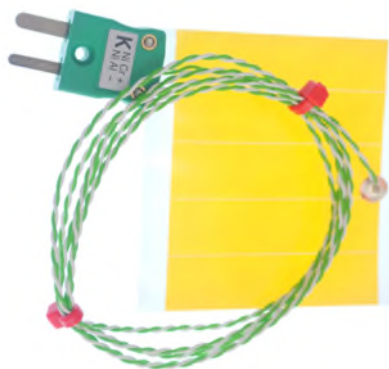

IEC Type K 'Copper Disc' Fine Wire Thermocouple with Miniature Plug Termination

2-metre-long Teflon® PFA insulated lead, supplied complete with adhesive kapton strips

About Labfacility

Formed in 1971, Labfacility specialize in the field of Temperature and Process Measurement.

- Exposed junction thermocouple with Copper Disc brazed at tip
- Type 'K'
- Fast response – ideal for surface measurement
- High temperature adhesive kapton strips (13x18mm x 5) for quick and easy attachment to surface/process
- Copper disc, 6.35mm diameter x 0.3mm thick
- 1/0.2mm Teflon® insulated twisted wire
- 2 metre long
- Good mechanical strength and flexibility, resistant to oils, acids and other adverse fluids, steam, gasses etc.
- Ideal for test & development applications
- Temperature range -0°C to 200°C
- Colour coded to IEC 584-2 specification

T/C Type	Conductors	mm ²	Length	Colour Code	Order code
K	1/0.2mm	0.032	2 metre	+Green /-White	XF-1235-FAR

Contact Details

Email
sales@labfacility.com

Website
www.labfacility.com

X-ON Electronics

Largest Supplier of Electrical and Electronic Components