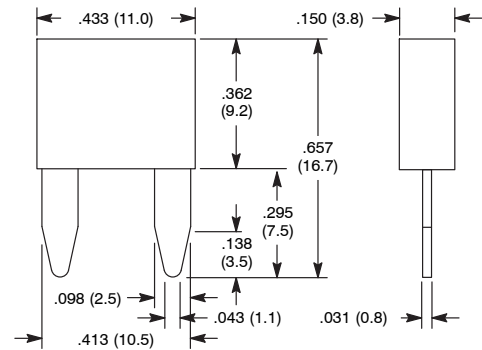

## Specifications

Rated Voltage: 32V

Time Current Characteristics:

% of Ampere Rating	Opening Time
110%	4 hours min.
135%	0.75 – 1800 seconds
200%	0.15 – 5 seconds
300%	0.08 seconds max.

## Specifications

Rated Voltage: 32V

Time Current Characteristics:

% of Ampere Rating	Opening Time
110%	100 hours min.
135%	1800 seconds max.
200%	5 seconds max.
300%	0.08 seconds max.