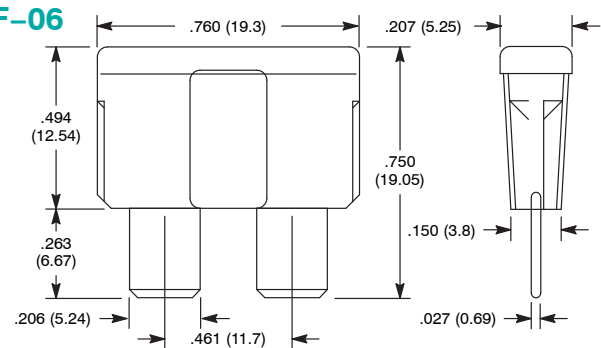

F-06

Specifications

Rated Voltage: 32V

Time Current Characteristics:

% of Ampere Rating	Opening Time
110%	100 hours min.
135%	1800 seconds max.
200%	5 seconds max.
300%	0.08 seconds max.