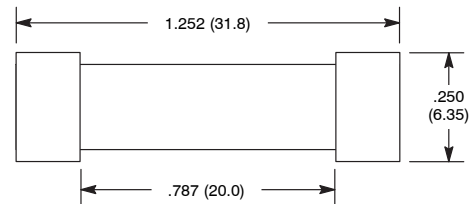

3AB Equivalent – 6 x 30mm Miniature Ceramic

Features

- Available in Fast Acting and Slow Blow Types
- RoHS Compliant

F-04

Specifications

Rated Voltage: 125V / 250V

Breaking Capacity: 125VAC, 10kA; 250VAC, 200A

Time Current Characteristics:

Fast Acting

% of Ampere Rating	Opening Time
110%	4 hours min.
135%	1 hour max.
200%	120 seconds max.

Slow Blow

% of Ampere Rating	Opening Time	
	100mA to 3A	4A to 20A
110%	4 hours min.	4 hours min.
135%	1 hour max.	1 hour max.
200%	5 – 120 seconds	12 – 120 seconds

Ordering Information:

NTE Type No.		Rated Current	Diag No.
Fast Acting	Slow Blow		
	74-6SC100MA	100mA	F-04
74-6FC125MA	74-6SC125MA	125mA	F-04
	74-6SC150MA	150mA	F-04
	74-6SC175MA	175mA	F-04
	74-6SC187MA	187mA	F-04
	74-6SC200MA	200mA	F-04
74-6FC250MA	74-6SC250MA	250mA	F-04
	74-6SC300MA	300mA	F-04
74-6FC375MA	74-6SC375MA	375mA	F-04
	74-6SC400MA	400mA	F-04
74-6FC500MA	74-6SC500MA	500mA	F-04
	74-6SC600MA	600mA	F-04
	74-6SC700MA	700mA	F-04
74-6FC750MA	74-6SC750MA	750mA	F-04
74-6FC1A	74-6SC1A	1.0A	F-04
	74-6SC1.25A	1.25A	F-04
	74-6SC1.5A	1.5A	F-04
	74-6SC1.6A	1.6A	F-04
74-6FC2A	74-6SC2A	2.0A	F-04
	74-6SC2.5A	2.5A	F-04
74-6FC3A	74-6SC3A	3.0A	F-04
74-6FC4A	74-6SC4A	4.0A	F-04
74-6FC5A	74-6SC5A	5.0A	F-04
74-6FC6A		6.0A	F-04
	74-6SC6.25A	6.25A	F-04
74-6FC7A	74-6SC7A	7.0A	F-04
74-6FC8A	74-6SC8A	8.0A	F-04
74-6FC10A	74-6SC10A	10A	F-04
74-6FC12A	74-6SC12A	12A	F-04
74-6FC15A	74-6SC15A	15A	F-04
74-6FC20A	74-6SC20A	20A	F-04