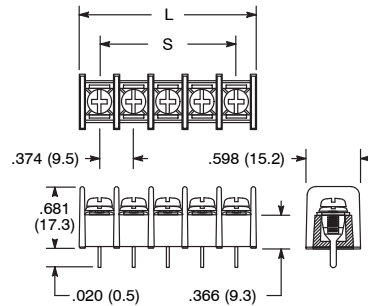

25-B200 Series PC Mount

Note: $L = .374 (9.5) \times (P-1) + .441 (11.2)$
 $S = .374 (9.5) \times (P-1)$

Pitch: 9.5mm

Specifications

Approval	c
Rated Voltage	300V
Rated Current	25A
Solid Wire (AWG)	22 - 12
Stranded Wire (AWG/mm²)	22 - 12
Torque (Kg-cm)	13.8
Screw Type	#6-32

Ordering Information

Number of Poles	NTE Part Number
02	25-B200-02
04	25-B200-04
06	25-B200-06
08	25-B200-08
10	25-B200-10
12	25-B200-12