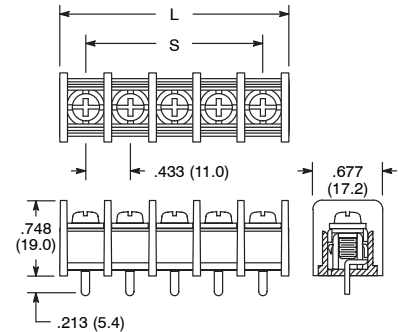

25-B400 Series PC Mount

Note: $L = .433 (11.0) \times (P-1) + .512 (13.0)$
 $S = .433 (11.0) \times (P-1)$

Pitch: 11mm

Specifications

Approval	c
Rated Voltage	300V
Rated Current	25A
Solid Wire (AWG)	22 - 12
Stranded Wire (AWG/mm²)	22 - 12
Torque (Kg-cm)	18.4
Screw Type	M4

Ordering Information

Number of Poles	NTE Part Number
02	25-B400-02
03	25-B400-03
04	25-B400-04
06	25-B400-06
08	25-B400-08
10	25-B400-10
12	25-B400-12