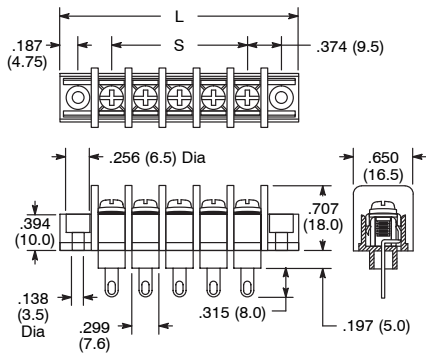

BARRIER TYPE TERMINAL BLOCKS

25-B100 Series Solder Lug Type

Note: $L = .374 (9.5) \times (P-1) + .374 (9.5)$
 $S = .374 (9.5) \times (P-1)$

Pitch: 9.5mm

Specifications

Approval	c
Rated Voltage	300V
Rated Current	25A
Solid Wire (AWG)	22 - 12
Stranded Wire (AWG/mm²)	22 - 12
Torque (Kg-cm)	13.8
Screw Type	M3.5

Ordering Information

Number of Poles	NTE Part Number
02	25-B100-02
03	25-B100-03
04	25-B100-04
06	25-B100-06
08	25-B100-08
10	25-B100-10
12	25-B100-12