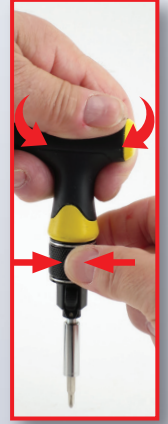

21-Piece Express Ratchet Screwdrivers

No. 70210

No. 70211

21-PIECE EXPRESS RATCHET SCREWDRIVER
Drive Screws Twice as Fast!

21-PIECE T-HANDLE EXPRESS RATCHET SCREWDRIVER
Drive Screws Twice as Fast!

Features:

- Patented ratcheting mechanism helps drive the screws 2 times faster than regular screwdriver
- To achieve double efficiency, simply hold the collar and rotate the handle clockwise and counter clockwise
- Convenient slider switch reverses direction
- Twenty (20) 4mm (5/32 in.) Hex Shank Precision Bits

Features:

- Patented ratcheting mechanism helps drive the screws 2 times faster than regular screwdriver
- To achieve double efficiency, simply hold the collar and rotate the handle clockwise and counter clockwise
- Convenient slider switch reverses direction
- Twenty (20) 4mm (5/32 in.) Hex Shank Precision Bits