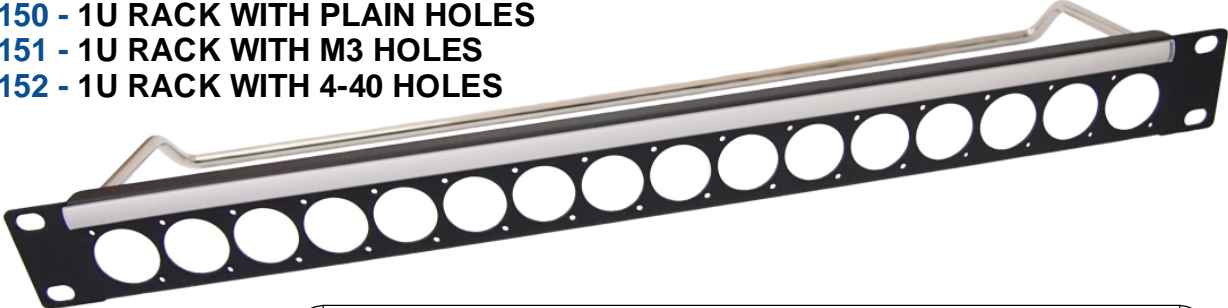

## 1U RACKS

16 holes of Ø24mm with cable bar and label strip

### VARIANTS

- CP30150** - 1U RACK WITH PLAIN HOLES
- CP30151** - 1U RACK WITH M3 HOLES
- CP30152** - 1U RACK WITH 4-40 HOLES

## LOADED RACKS

- CP30170** - 1U Rack loaded with 16 x 75Ω Insulated BNC Connectors. M3 holes.
- CP30171** - 1U Rack loaded with 16 x 75Ω Insulated BNC Connectors. #4-40 holes.