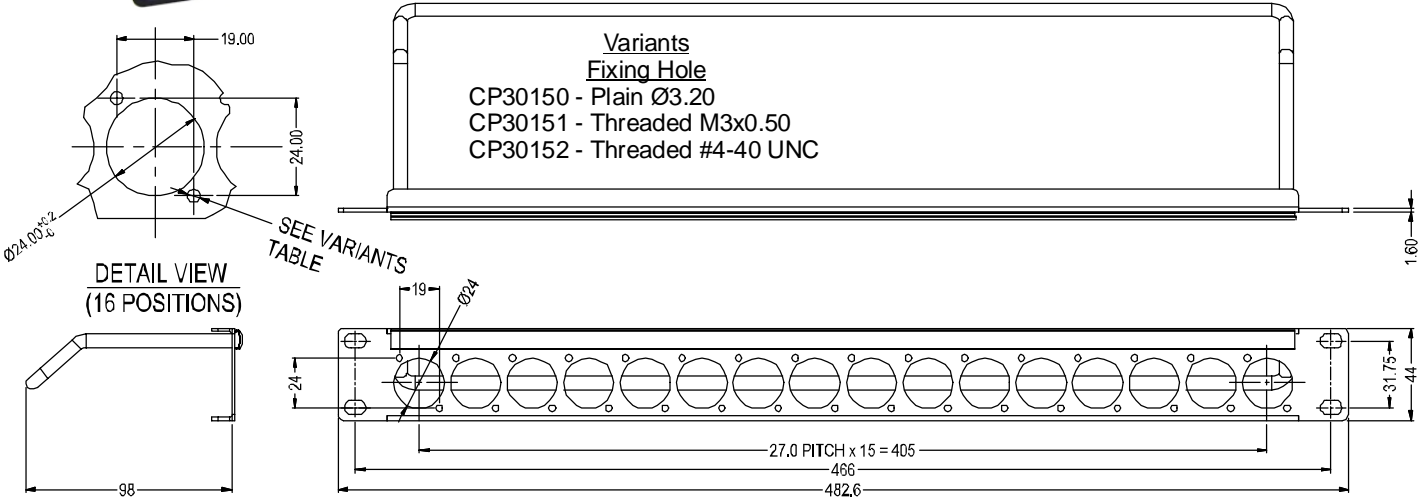

CLIFF

1U RACKS

16 holes of Ø24mm with cable bar and label strip

VARIANTS

- **CP30150** - 1U RACK WITH PLAIN HOLES
- **CP30151** - 1U RACK WITH M3 HOLES
- **CP30152** - 1U RACK WITH 4-40 HOLES