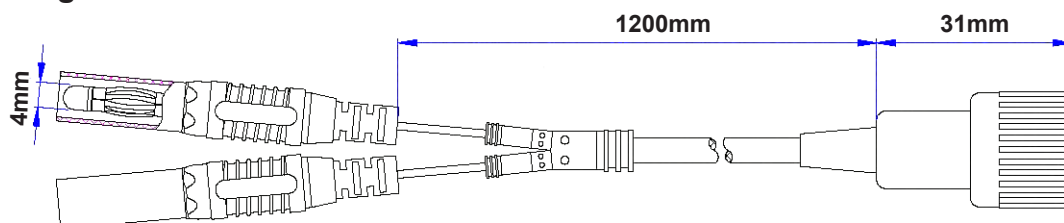

Test Lead, BNC to 2.4mm Plug

Features

- High Reliability
- High Stability
- Economical and practical

Specifications

Rating : CAT I 500V, CAT II 150V/3A
Wire Gauge : RG58
Length : 1.2m
Body Material : Brass
Insulation Material : ABS
Surface Coating : Nickel Plated
Contact Resistance : $\leq 0.005\Omega$

Diagram

Part Number Table

Description	Part Number
Test Lead, BNC to 2.4mm Plugs, 1.2m	76-1120

Important Notice : This data sheet and its contents (the "Information") belong to the members of the Premier Farnell group of companies (the "Group") or are licensed to it. No licence is granted for the use of it other than for information purposes in connection with the products to which it relates. No licence of any intellectual property rights is granted. The Information is subject to change without notice and replaces all data sheets previously supplied. The Information supplied is believed to be accurate but the Group assumes no responsibility for its accuracy or completeness, any error in or omission from it or for any use made of it. Users of this data sheet should check for themselves the Information and the suitability of the products for their purpose and not make any assumptions based on information included or omitted. Liability for loss or damage resulting from any reliance on the Information or use of it (including liability resulting from negligence or where the Group was aware of the possibility of such loss or damage arising) is excluded. This will not operate to limit or restrict the Group's liability for death or personal injury resulting from its negligence. Tenma is the registered trademark of the Group. © Premier Farnell Limited 2016.