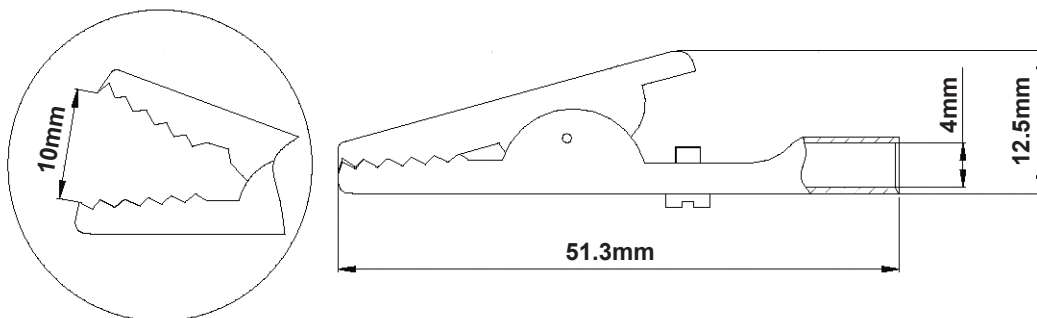

Crocodile Clip with 4mm Socket

Features

- High Reliability
- High Stability
- Economical and practical

Specifications

Body Material : Steel
Contact Resistance : $\leq 0.005\Omega$
Surface Coating : Nickel Plated
Current : Max. 10A

Diagram

Part Number Table

Description	Part Number
Crocodile Clip, Uninsulated, 5 Pack	76-1170

Important Notice : This data sheet and its contents (the "Information") belong to the members of the Premier Farnell group of companies (the "Group") or are licensed to it. No licence is granted for the use of it other than for information purposes in connection with the products to which it relates. No licence of any intellectual property rights is granted. The Information is subject to change without notice and replaces all data sheets previously supplied. The Information supplied is believed to be accurate but the Group assumes no responsibility for its accuracy or completeness, any error in or omission from it or for any use made of it. Users of this data sheet should check for themselves the Information and the suitability of the products for their purpose and not make any assumptions based on information included or omitted. Liability for loss or damage resulting from any reliance on the Information or use of it (including liability resulting from negligence or where the Group was aware of the possibility of such loss or damage arising) is excluded. This will not operate to limit or restrict the Group's liability for death or personal injury resulting from its negligence. Tenma is the registered trademark of the Group. © Premier Farnell Limited 2016.