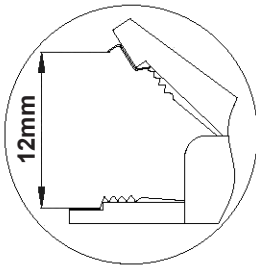

# Crocodile Clip with 4mm Socket

## Specifications

Body Material : Brass  
Insulation Material : PA  
Contact Resistance :  $\leq 0.005\Omega$   
Surface Coating : Nickel Plated  
Insulating Resistance :  $\geq 500M\Omega$   
Rated Voltage Current : 30V AC - 60V DC/ Max. 15A

## Part Number Table

Description	Part Number
Crocodile Clip, Insulated, 4mm SKT, Red	76-1205
Crocodile Clip, Insulated, 4mm SKT, Black	76-1210

**Important Notice** : This data sheet and its contents (the "Information") belong to the members of the Premier Farnell group of companies (the "Group") or are licensed to it. No licence is granted for the use of it other than for information purposes in connection with the products to which it relates. No licence of any intellectual property rights is granted. The Information is subject to change without notice and replaces all data sheets previously supplied. The Information supplied is believed to be accurate but the Group assumes no responsibility for its accuracy or completeness, any error in or omission from it or for any use made of it. Users of this data sheet should check for themselves the Information and the suitability of the products for their purpose and not make any assumptions based on information included or omitted. Liability for loss or damage resulting from any reliance on the Information or use of it (including liability resulting from negligence or where the Group was aware of the possibility of such loss or damage arising) is excluded. This will not operate to limit or restrict the Group's liability for death or personal injury resulting from its negligence. Tenma is the registered trademark of the Group. © Premier Farnell Limited 2016.