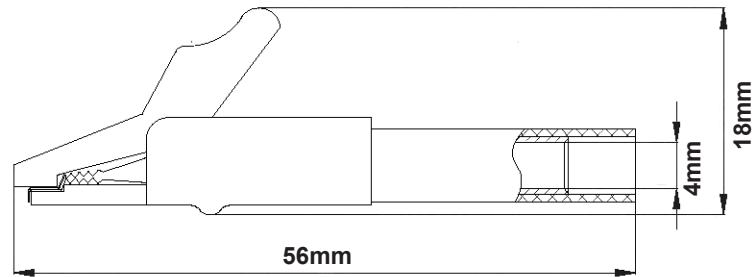

# Crocodile Clip with 4mm Socket

## Specifications

Body Material : Brass  
Insulation Material : PA  
Contact Resistance :  $\leq 0.005\Omega$   
Surface Coating : Nickel Plated  
Insulating Resistance :  $\geq 500M\Omega$   
Rated Voltage Current : 30V AC - 60V DC/ Max. 15A

## Part Number Table

Description	Part Number
Crocodile Clip, Insulated, 4mm SKT, Red	76-1205
Crocodile Clip, Insulated, 4mm SKT, Black	76-1210

**Important Notice** : This data sheet and its contents (the "Information") belong to the members of the Premier Farnell group of companies (the "Group") or are licensed to it. No licence is granted for the use of it other than for information purposes in connection with the products to which it relates. No licence of any intellectual property rights is granted. The Information is subject to change without notice and replaces all data sheets previously supplied. The Information supplied is believed to be accurate but the Group assumes no responsibility for its accuracy or completeness, any error in or omission from it or for any use made of it. Users of this data sheet should check for themselves the Information and the suitability of the products for their purpose and not make any assumptions based on information included or omitted. Liability for loss or damage resulting from any reliance on the Information or use of it (including liability resulting from negligence or where the Group was aware of the possibility of such loss or damage arising) is excluded. This will not operate to limit or restrict the Group's liability for death or personal injury resulting from its negligence. Tenma is the registered trademark of the Group. © Premier Farnell Limited 2016.