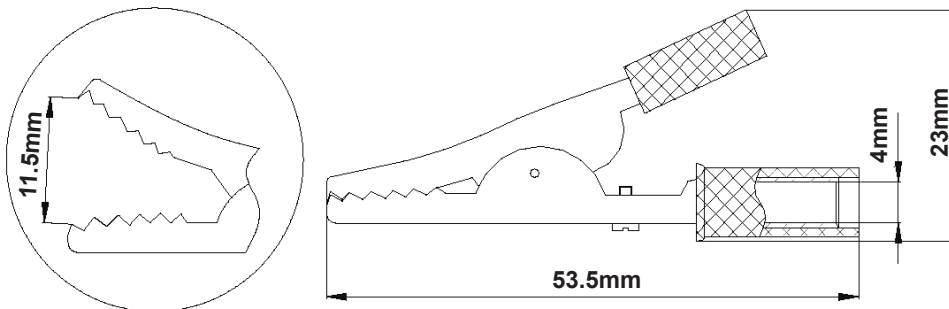

Crocodile Clip with 4mm Socket

Features

- High Reliability
- High Stability
- Economical and practical

Specifications

Body Material : Steel
Insulation Material : ABS
Surface Coating : Nickel Plated
Contact Resistance : $\leq 0.005\Omega$

Diagram

Part Number Table

Description	Part Number
Crocodile Clip, 4mm SKT, Red, 2 Pack	76-1215
Crocodile Clip, 4mm, SKT, Black, 2 Pack	76-1220

Important Notice : This data sheet and its contents (the "Information") belong to the members of the Premier Farnell group of companies (the "Group") or are licensed to it. No licence is granted for the use of it other than for information purposes in connection with the products to which it relates. No licence of any intellectual property rights is granted. The Information is subject to change without notice and replaces all data sheets previously supplied. The Information supplied is believed to be accurate but the Group assumes no responsibility for its accuracy or completeness, any error in or omission from it or for any use made of it. Users of this data sheet should check for themselves the Information and the suitability of the products for their purpose and not make any assumptions based on information included or omitted. Liability for loss or damage resulting from any reliance on the Information or use of it (including liability resulting from negligence or where the Group was aware of the possibility of such loss or damage arising) is excluded. This will not operate to limit or restrict the Group's liability for death or personal injury resulting from its negligence. Tenma is the registered trademark of the Group. © Premier Farnell Limited 2016.