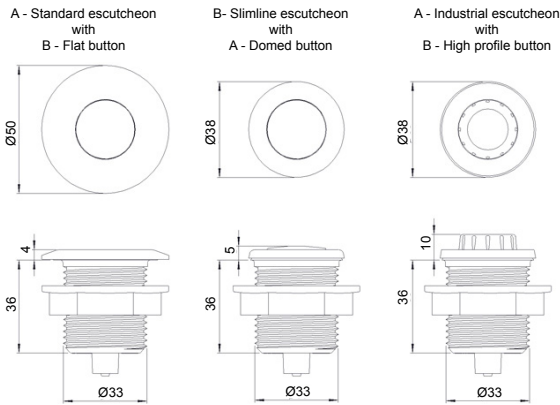

6438 Mini Push Button

herga

Technology Ltd

- Compact size
- Choice of button/escutcheon materials
- Low profile above surface
- Choice of colours
- Choice of tube options
- Large air volume for longer tube lengths

Reference dimensions

PANEL HOLE MUST NOT EXCEED 35.0 MM DIA. FOR ALL VERSIONS

Ordering and options

Stock models : 6438-ACAC-AB00
6438-ABAB-AB00

6438 - [] [] [] [] - [] [] [] []

Model

Escutcheon type -

- A Standard
- B Slimline
- C Industrial
- Z No escutcheon required

Bellows type & spout diameter

- A Silicone bellows Ø4 mm
- B Silicone bellows Ø2 mm
- C Standard bellows Ø4 mm
- D Standard bellows Ø2 mm

Nut & washer option

- A Supplied with nut only
- B Supplied with nut & washer
- Z No nut & washer required

General specifications

Standards/approvals	n/a
Degree of protection	EN 60529 IPX4
Connection method	Via back entry spout, Ø4mm or Ø2mm
Electrical rating	n/a
Contact configuration	n/a
Pressure range	Compatible with 6871, 6872, 6773, 6753, 6891, 6893, 6861, 6862, 6863, 6864, 6869 - dependent on tube length