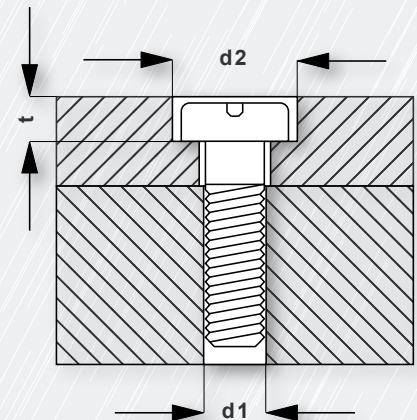

Flat countersinker sets DIN 373 HSS / HSS-TiN with straight shank and fixed pilot in steel case

Description	Article no.	Price / set €
Flat countersinkers HSS for through holes, fine grade, for threads: M 3 - M 4 - M 5 - M 6 - M 8 - M 10	102 450	
Flat countersinkers HSS for through holes, medium grade, for threads: M 3 - M 4 - M 5 - M 6 - M 8 - M 10	102 451	
Flat countersinkers HSS for core holes, for threads: M 3 - M 4 - M 5 - M 6 - M 8 - M 10	102 452	
Flat countersinkers HSS-TiN for through holes, fine grade, for threads: M 3 - M 4 - M 5 - M 6 - M 8 - M 10 NEW	102 450 T	
Flat countersinkers HSS-TiN for through holes, medium grade, for threads: M 3 - M 4 - M 5 - M 6 - M 8 - M 10 NEW	102 451 T	
Flat countersinkers HSS-TiN for core holes, for threads: M 3 - M 4 - M 5 - M 6 - M 8 - M 10 NEW	102 452 T	

No. 102 450

No. 102 450 T

Countersinkings as per DIN 74, Sheet 2

- Countersinkings, type H for cylinder-head screws as per DIN 84 and DIN 7984
- Countersinkings, type H for thread-cutting screws as per DIN 7513, Type B
- Countersinkings, type H for thread-furrowing screws as per DIN 7500, Type B
- Countersinkings, type J for cylinder-head screws as per DIN 6912
- Countersinkings, type K for cylinder-head screws as per DIN 912

For thread	d2 medium H 13 mm	d2 fine H 12 mm	d2 core hole mm	d1 H 13 mm	t type H mm	t type J mm	t type K mm	Tolerance for t mm
M 3	3,4	3,2	2,5	6,0	2,4	—	3,4	0 +0,1
M 4	4,5	4,3	3,3	8,0	3,2	3,4	4,6	0 +0,4
M 5	5,5	5,3	4,2	10,0	4,0	4,2	5,7	0 +0,4
M 6	6,6	6,4	5,0	11,0	4,7	4,8	6,8	0 +0,4
M 8	9,0	8,4	6,8	15,0	6,0	6,0	6,0	0 +0,4
M 10	11,0	10,5	8,5	18,0	7,0	7,5	11,0	0 +0,4
M 12	13,5	13,0	10,2	20,0	8,0	8,5	13,0	0 +0,4
M 14	15,5	15,0	12,0	24,0	9,0	9,5	15,0	0 +0,4
M 16	17,5	17,0	14,0	26,0	10,5	11,5	17,5	0 +0,4
M 18	20,0	19,0	15,5	30,0	11,5	12,5	19,5	0 +0,4
M 20	22,0	21,0	17,5	33,0	12,5	13,5	21,5	0 +0,4
M 22	24,0	23,0	19,5	36,0	13,5	14,5	23,5	0 +0,4