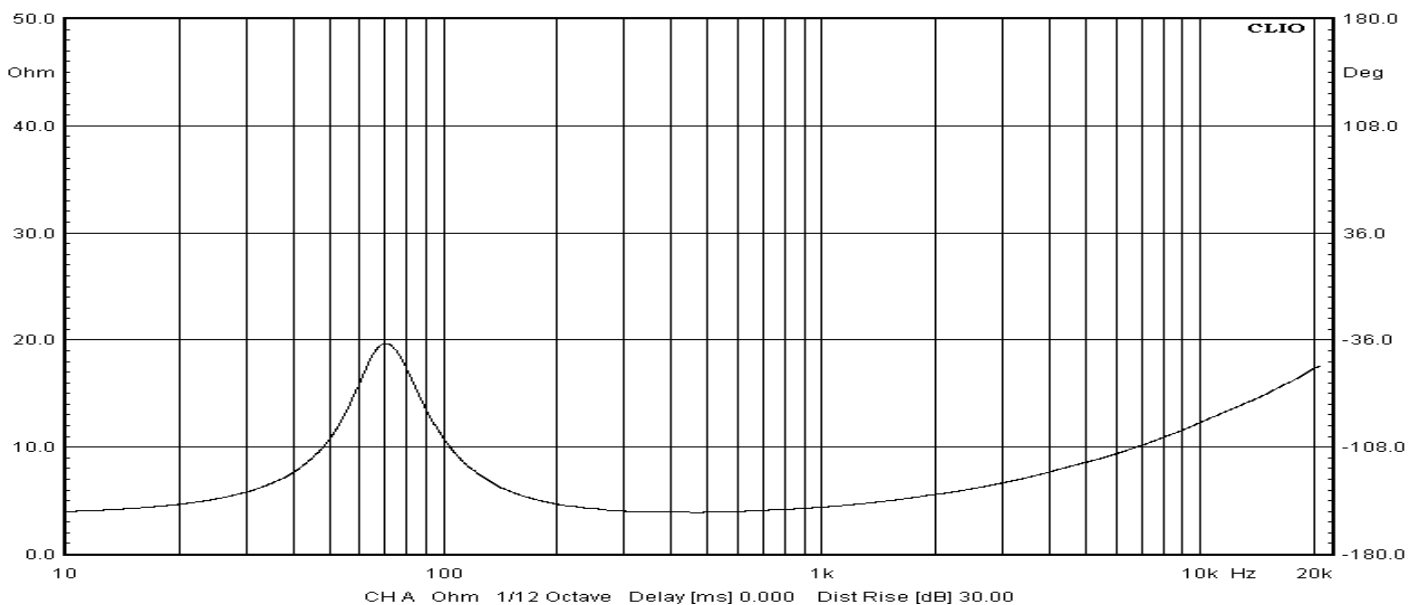

MCM AUDIO SELECT™

55-1856

60 WATT RMS, 4" MID-WOOFER

Versatile driver offers high power capacity and wide frequency response making it ideal in applications including full range and midbass in compact monitors. Large vented magnet, heavy duty voice coil and thick aluminum cone provide tremendous durability in high SPL applications.

MCM AUDIO SELECT™

55-1856

60 WATT RMS, 4" MID-WOOFER

SPECIFICATIONS

Re: 6.6 ohms

Fs: 65 Hz

Zmax: 19.7 ohms

Qes: 0.436

Qms: 2.25

Qts: 0.365

Le (at 1 kHz): 0.477 mH

Vas: 3.15 L

BL: 4.75 N/A

Mms: 6.97 g

Cms: 0.73 MM/N

Sensitivity: 86 dB