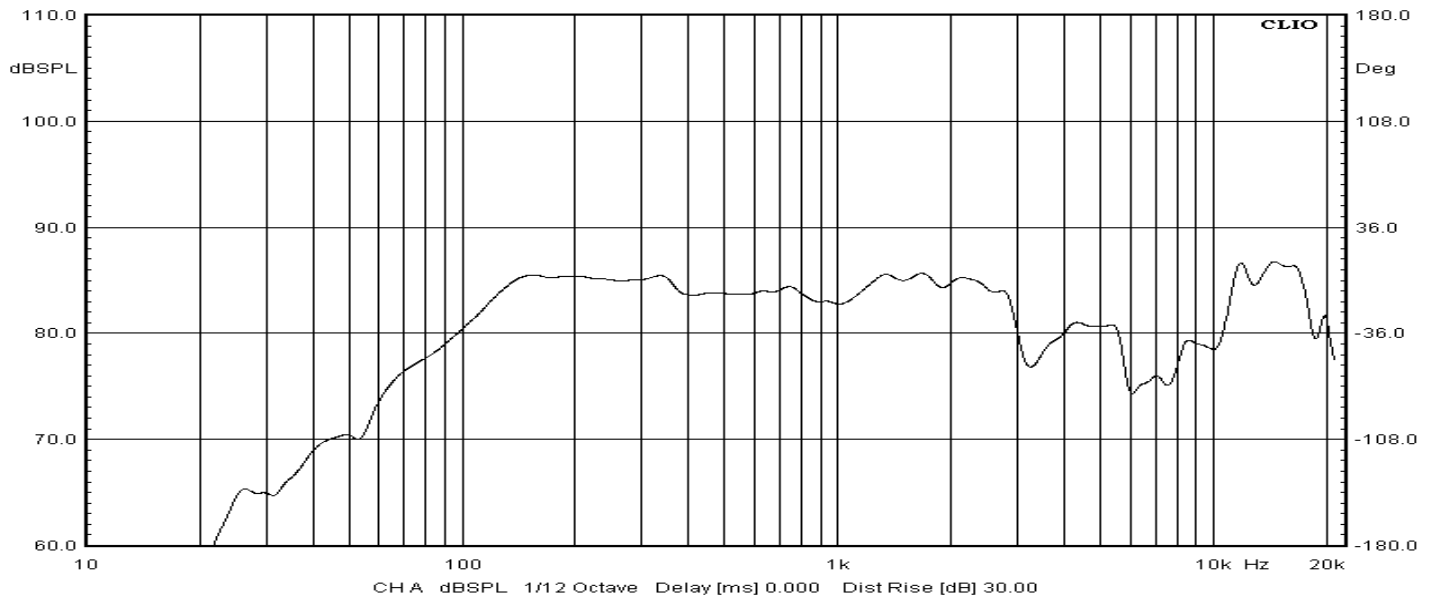

MCM AUDIO SELECT™

55-1856

60 WATT RMS, 4" MID-WOOFER

Versatile driver offers high power capacity and wide frequency response making it ideal in applications including full range and midbass in compact monitors. Large vented magnet, heavy duty voice coil and thick aluminum cone provide tremendous durability in high SPL applications.

MCM AUDIO SELECT™

55-1856

60 WATT RMS, 4" MID-WOOFER

SPECIFICATIONS

Re: 6.6 ohms

Fs: 65 Hz

Zmax: 19.7 ohms

Qes: 0.436

Qms: 2.25

Qts: 0.365

Le (at 1 kHz): 0.477 mH

Vas: 3.15 L

BL: 4.75 N/A

Mms: 6.97 g

Cms: 0.73 MM/N

Sensitivity: 86 dB