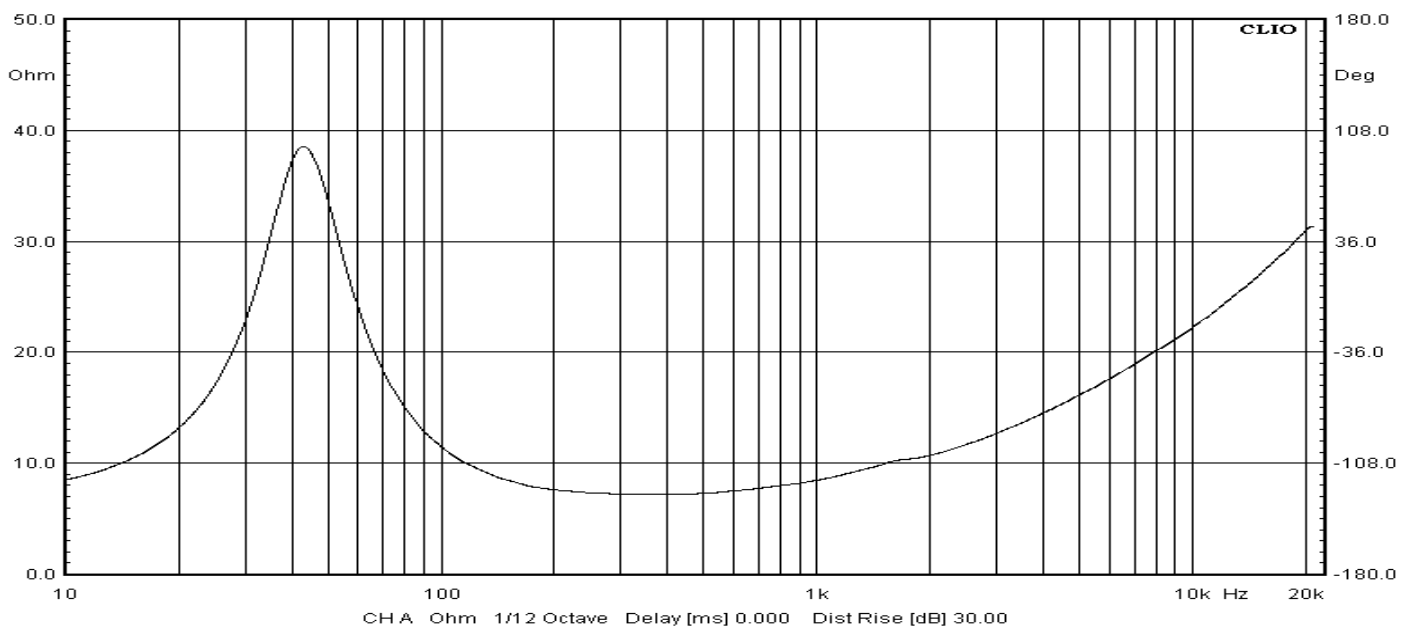

MCM AUDIO SELECT™

55-2669

60 WATT RMS, 5¼" MID-WOOFER

Attractive driver provides a die cast frame for added rigidity, ease of mounting and professional appearance. It is ideal as a midbass in compact two-way monitors.

MCM AUDIO SELECT™

55-2669

60 WATT RMS, 5¼" MID-WOOFER

SPECIFICATIONS

Re: 6 ohms

Fs: 45 Hz

Zmax: 38.62 ohms

Qes: 0.358

Qms: 1.95

Qts: 0.302

Le (at 1 kHz): 0.949 mH

Vas: 18.44 L

BL: 6.52 N/A

Mms: 9.39 g

Cms: 1.46 MM/N

Sensitivity: 88 dB