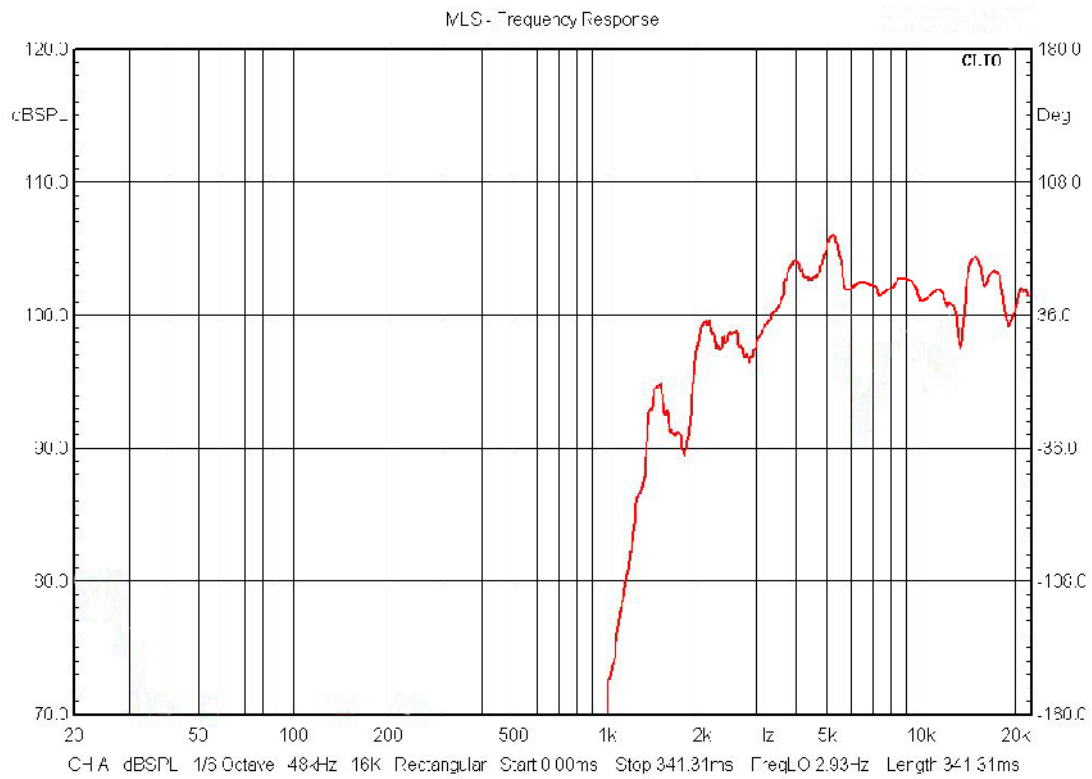

## Response Curve

**53-812**

**\* 4" DIAMETER TREADED PIEZO TWEETER**