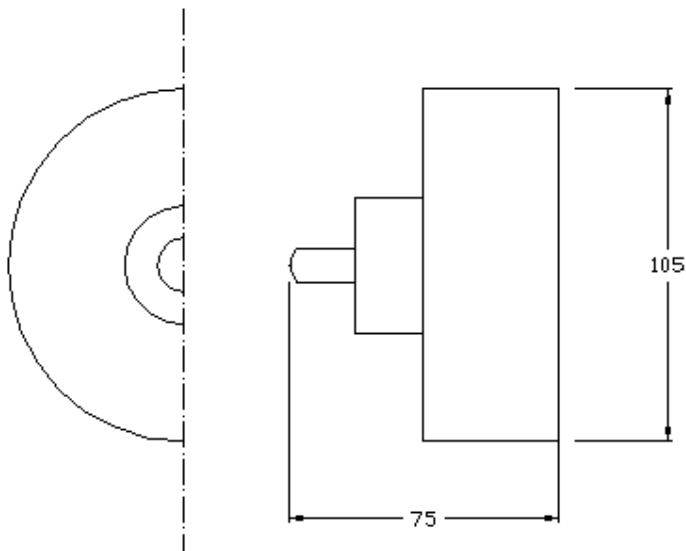

## Response Curve

**53-812**

**\* 4" DIAMETER TREADED PIEZO TWEETER**