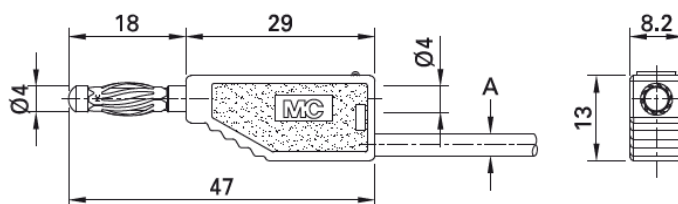

## Plug SLS4...

Stackable, Ø 4 mm, with spring-loaded MULTILAM for self-assembly of test leads.

**Solder connection.**

SLS410

Order No.	Type	Rated voltage/current	Cable (A)		*Colors																	
22.2626-*	SLS410	30 VAC / 19 A 60 VDC / 19 A	<table border="1"> <tr> <td>PVC</td> <td>TPE</td> <td>Ø 2.7 mm</td> <td rowspan="2">1.0 mm<sup>2</sup></td> </tr> <tr> <td>SIL</td> <td></td> <td>Ø 3.0 mm</td> </tr> </table>	PVC	TPE	Ø 2.7 mm	1.0 mm <sup>2</sup>	SIL		Ø 3.0 mm	Au	<table border="1"> <tr> <td>20</td> <td>21</td> <td>22</td> <td>23</td> <td>24</td> </tr> <tr> <td>25</td> <td>26</td> <td>27</td> <td>28</td> <td>29</td> </tr> </table>	20	21	22	23	24	25	26	27	28	29
PVC	TPE	Ø 2.7 mm	1.0 mm <sup>2</sup>																			
SIL		Ø 3.0 mm																				
20	21	22	23	24																		
25	26	27	28	29																		

**Component parts**

22.2140-*	KT410	Insulator for SLS410, SLS410N
22.1010	LS410	Plug for SLS410, SLS425-A

Assembly instructions MA110

[www.staubli.com/electrical](http://www.staubli.com/electrical)