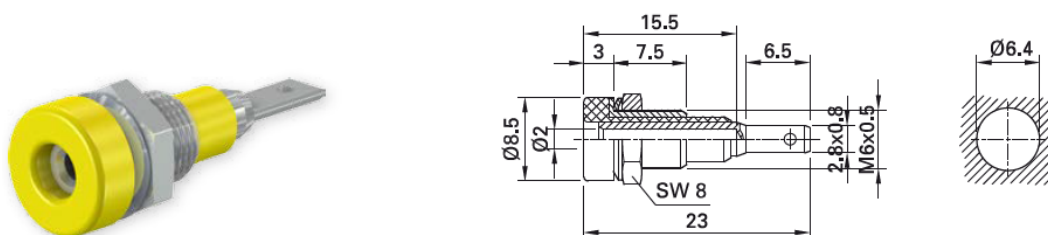

## Panel-mount Socket LB-I2R

Insulated  $\varnothing$  2 mm rigid. Machined brass.  
Metal thread jacket on the insulation. The socket can be screw-mounted in predrilled panels.

**Flat connecting tab 2.8 mm x 0.8 mm.**

| Order No. | Type   | Rated voltage/current          |     | *Colors   |    |    |    |    |    |    |    |    |    |    |
|-----------|--------|--------------------------------|-----|---|----|----|----|----|----|----|----|----|----|----|
| 23.0030-* | LB-I2R | 30 VAC / 10 A<br>60 VDC / 10 A | Opt | <table border="1"> <tr> <td>20</td> <td>21</td> <td>22</td> <td>23</td> <td>24</td> </tr> <tr> <td>25</td> <td>26</td> <td>27</td> <td>28</td> <td>29</td> </tr> </table> | 20 | 21 | 22 | 23 | 24 | 25 | 26 | 27 | 28 | 29 |
| 20        | 21     | 22                             | 23  | 24  |    |    |    |    |    |    |    |    |    |    |
| 25        | 26     | 27                             | 28  | 29  |    |    |    |    |    |    |    |    |    |    |

### Component parts

|           |           |             |
|-----------|-----------|-------------|
| 23.5059-* | BI-LB-I2R | Socket      |
| Page 68   | MU/M6x0,5 | Hexagon nut |
| Page 69   | SP2       | Washer      |