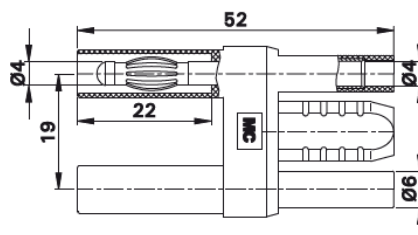

## Connecting Plug SKS4-19L/1

Insulated, Ø 4 mm, made of brass. Plugs with spring-loaded MULTILAM and rigid insulating sleeves. With insulated grip and

with two in-line Ø 4 mm rigid sockets accepting spring-loaded Ø 4 mm plugs with rigid insulating sleeve.

Order No.	Type	Rated voltage/current	Plug spacing		Color
24.0028-21	SKS4-19L/1	1000 V, CAT II / 32 A	19 mm	Ni CE	21

Rating sheet RZ006

[www.staubli.com/electrical](http://www.staubli.com/electrical)