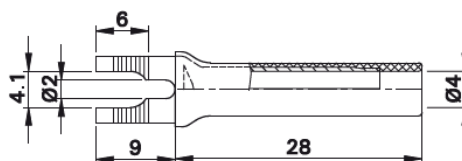

Cable Lug Adapter B4-I/KS

Made of brass for permanent installation, e.g. for connecting screw terminals. Ø 4 mm rigid socket in insulator accepting

spring-loaded Ø 4 mm plugs with rigid insulating sleeve. Fork lug can be bent once to 90°.

Order No.	Type	Rated voltage/current		*Colors
23.0480-*	B4-I/KS	1000 V, CAT II / 20 A	Ni	21 22 23 24

Rating sheet RZ011

www.staubli.com/electrical

X-ON Electronics

Largest Supplier of Electrical and Electronic Components